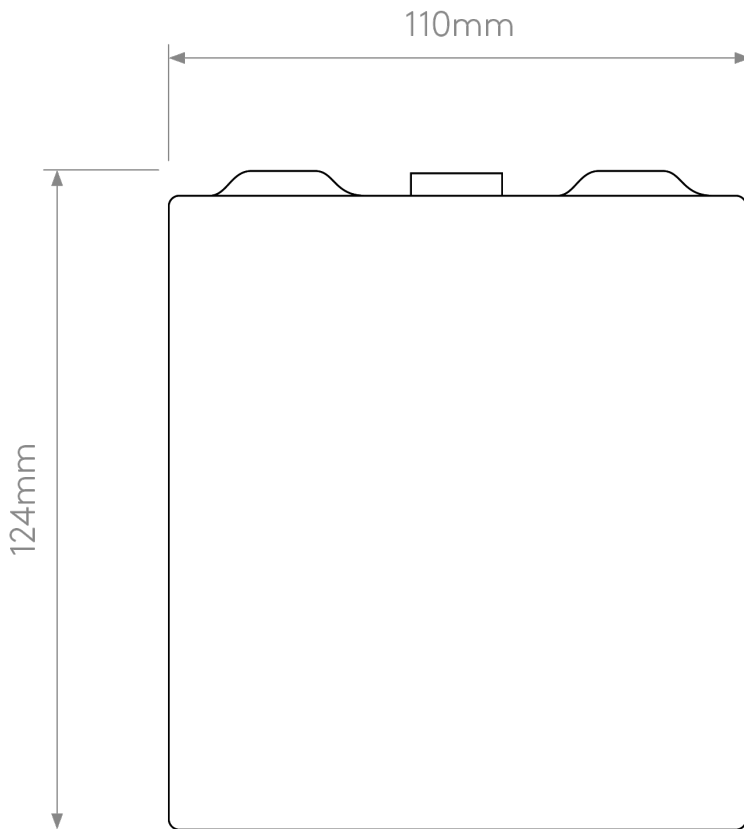

Astro Lighting - Venn - 1433003 & 5043001 - Bronze Putty Wall Washer Light

CONTACT