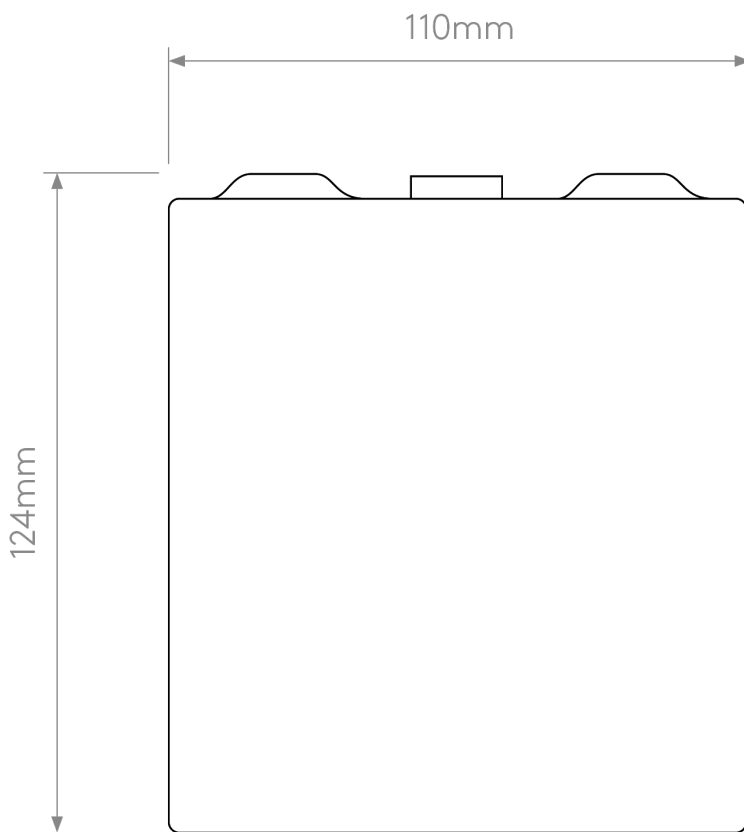

Astro Lighting - Venn - 1433003 & 5043002 - Bronze White Wall Washer Light