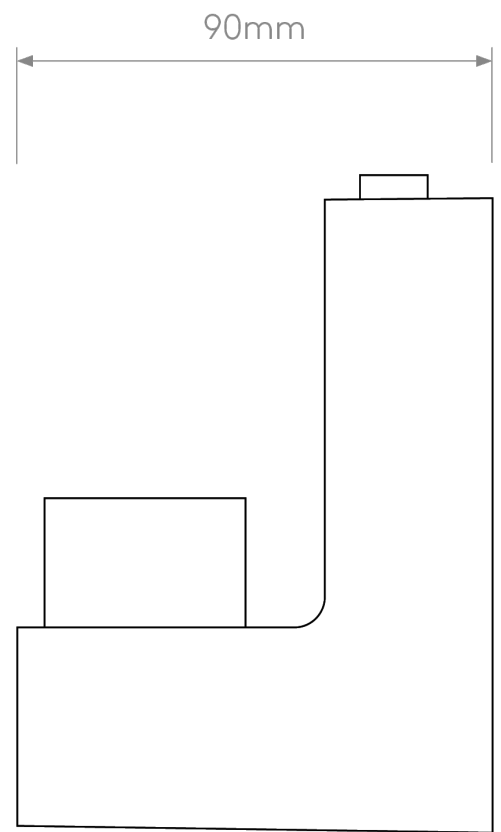

Astro Lighting - Venn - 1433003 & 5043002 - Bronze White Wall Washer Light