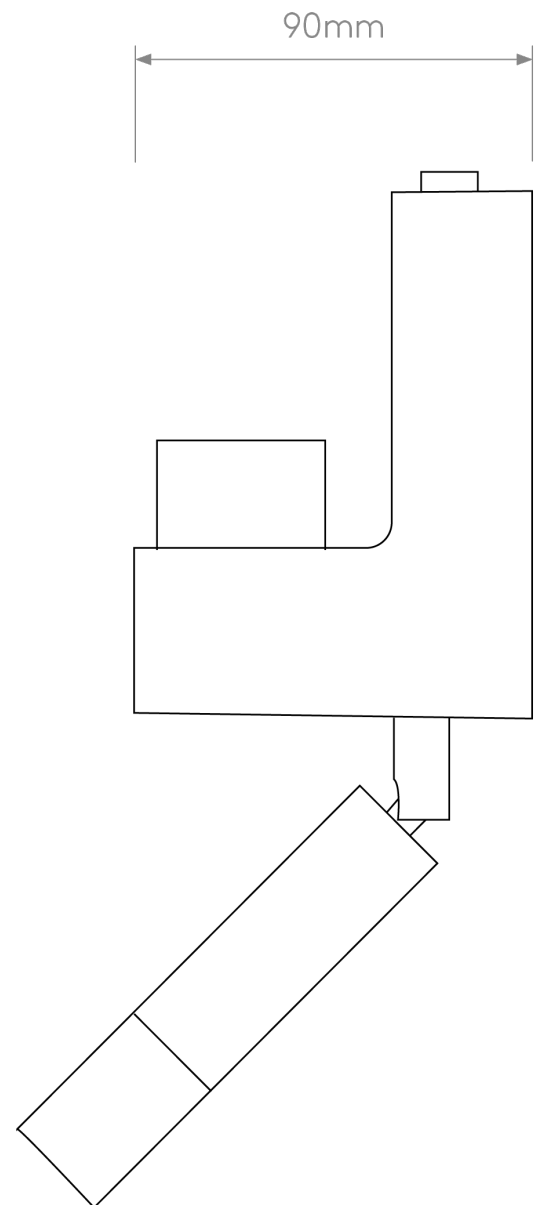

Astro Lighting - Venn - 1433005 - Bronze Excluding Shade Reading Wall Light

**CONTACT**