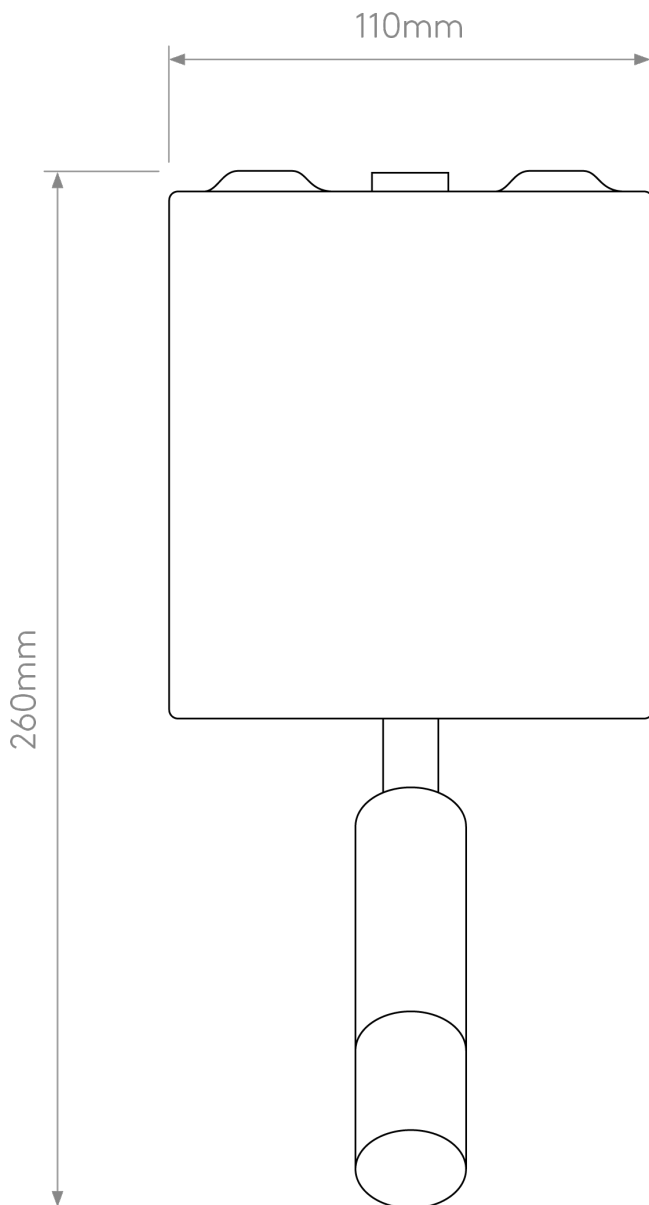

Astro Lighting - Venn - 1433005 - Bronze Excluding Shade Reading Wall Light

**CONTACT**