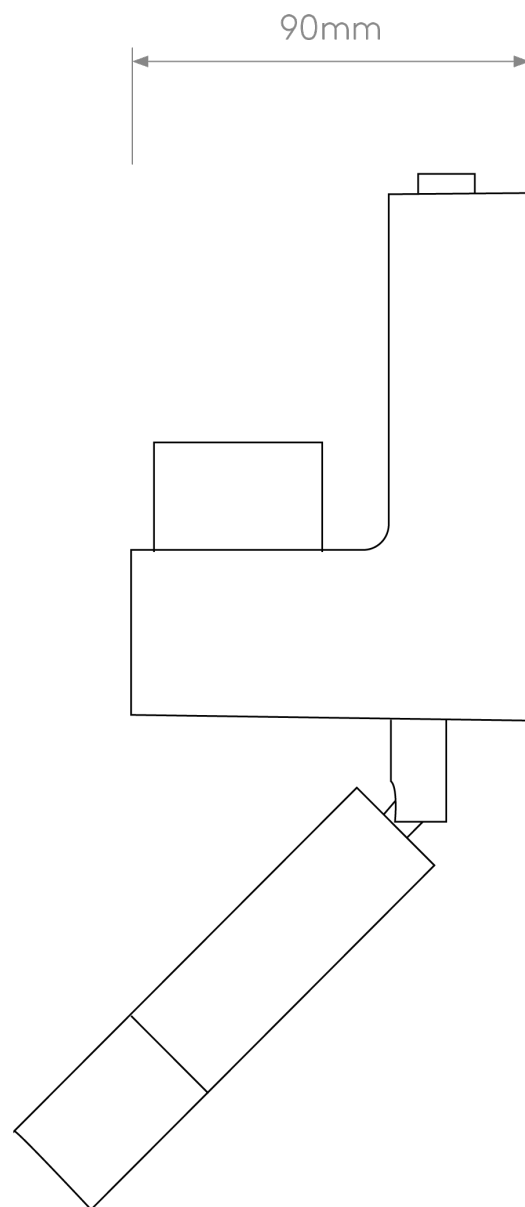

Astro Lighting - Venn - 1433005 & 5043001 - Bronze Putty Reading Wall Light

CONTACT