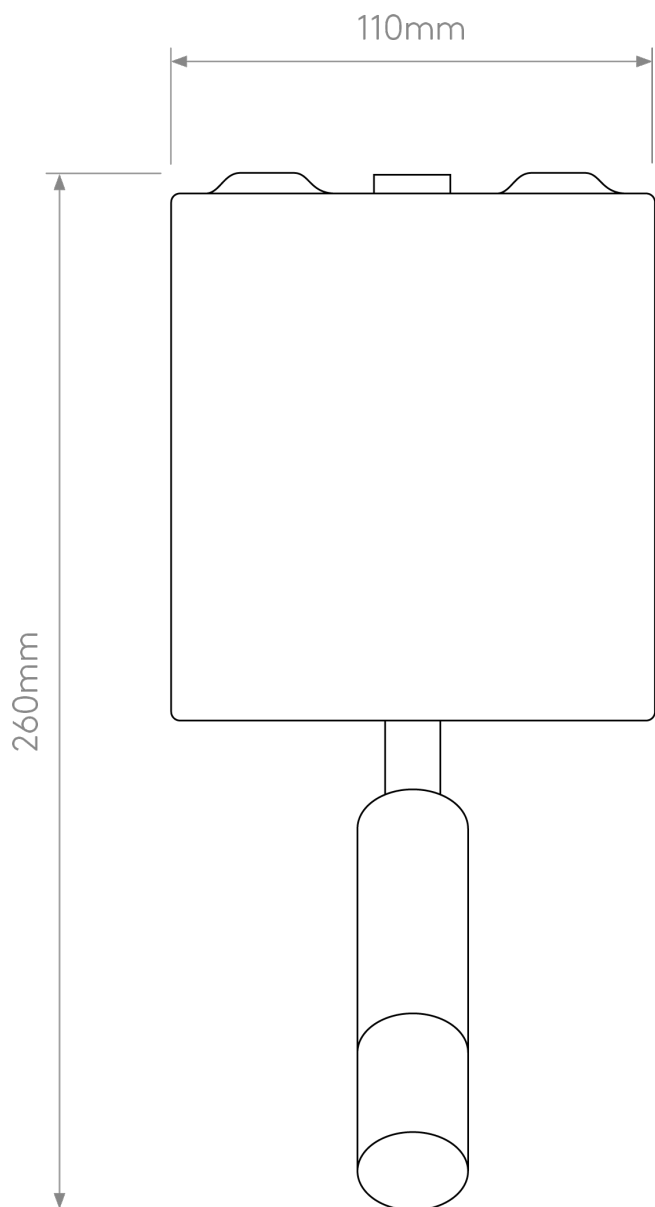

Astro Lighting - Venn - 1433005 & 5043001 - Bronze Putty Reading Wall Light

CONTACT