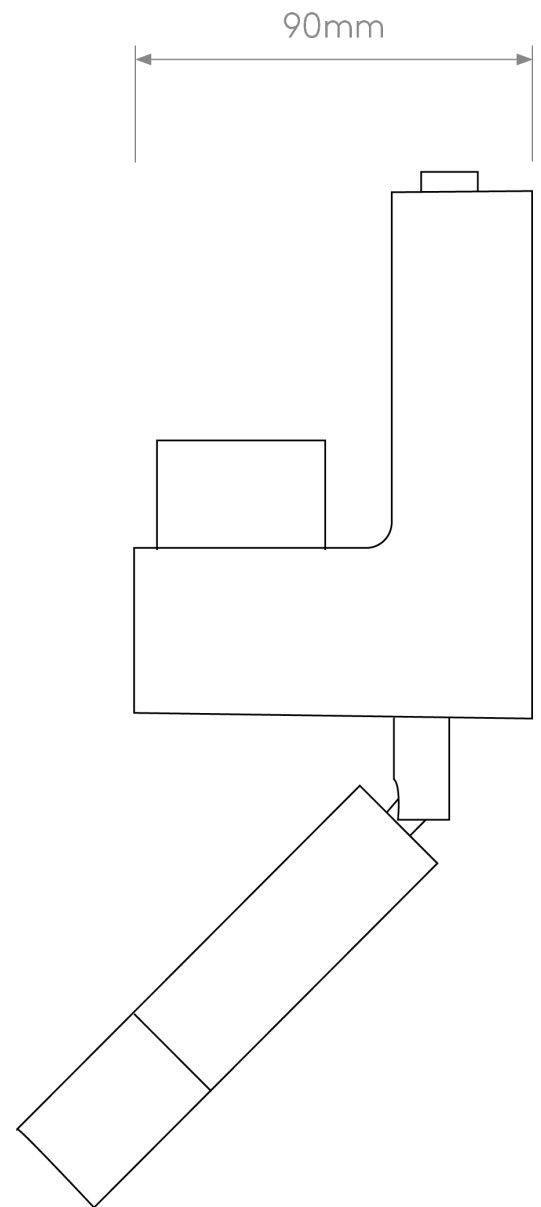

Astro Lighting - Venn - 1433005 & 5043002 - Bronze White Reading Wall Light

CONTACT