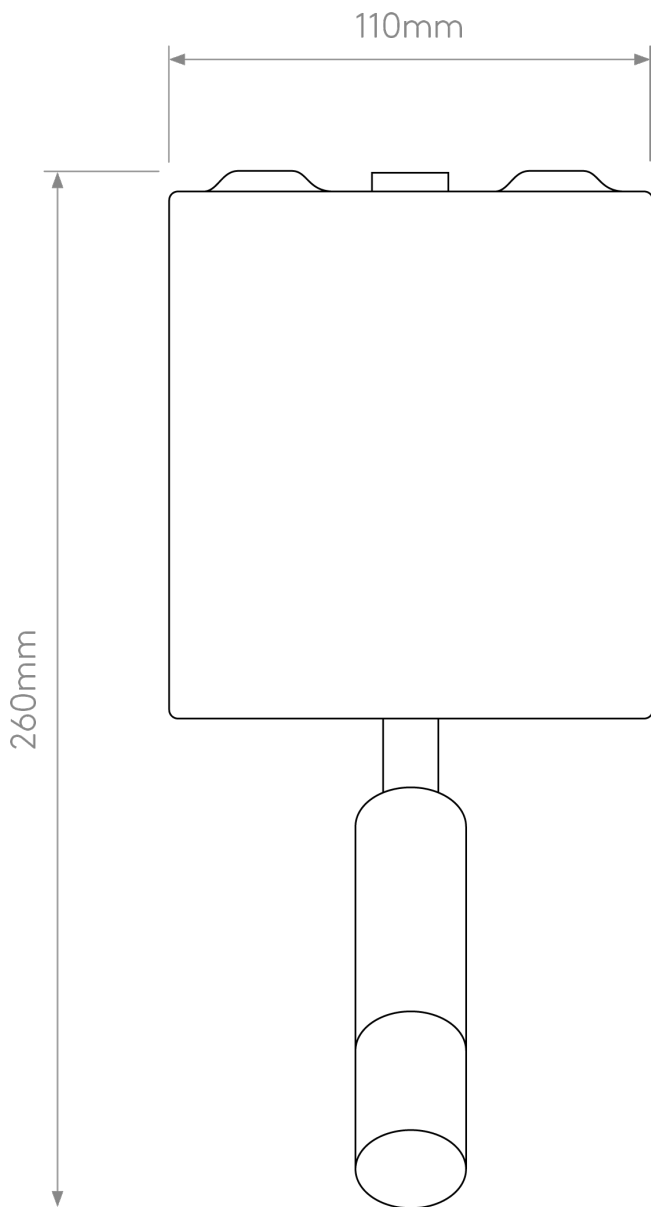

Astro Lighting - Venn - 1433005 & 5043002 - Bronze White Reading Wall Light

CONTACT