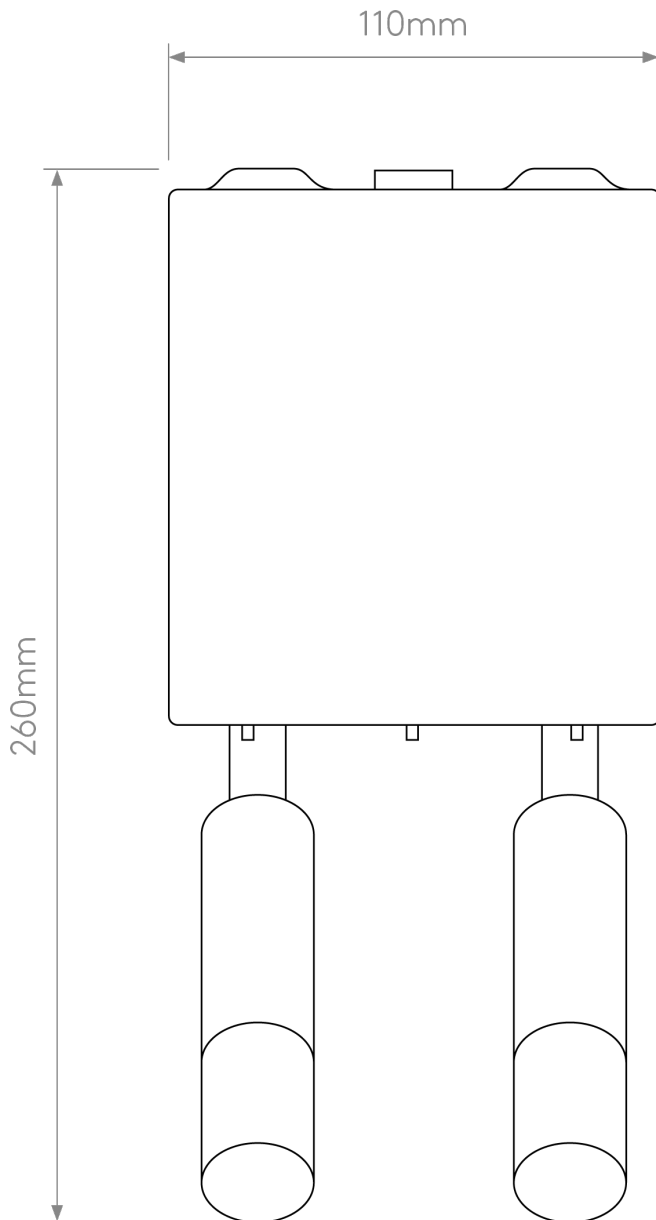

Astro Lighting - Venn - 1433006 - Bronze Excluding Shade Reading Wall Light

CONTACT