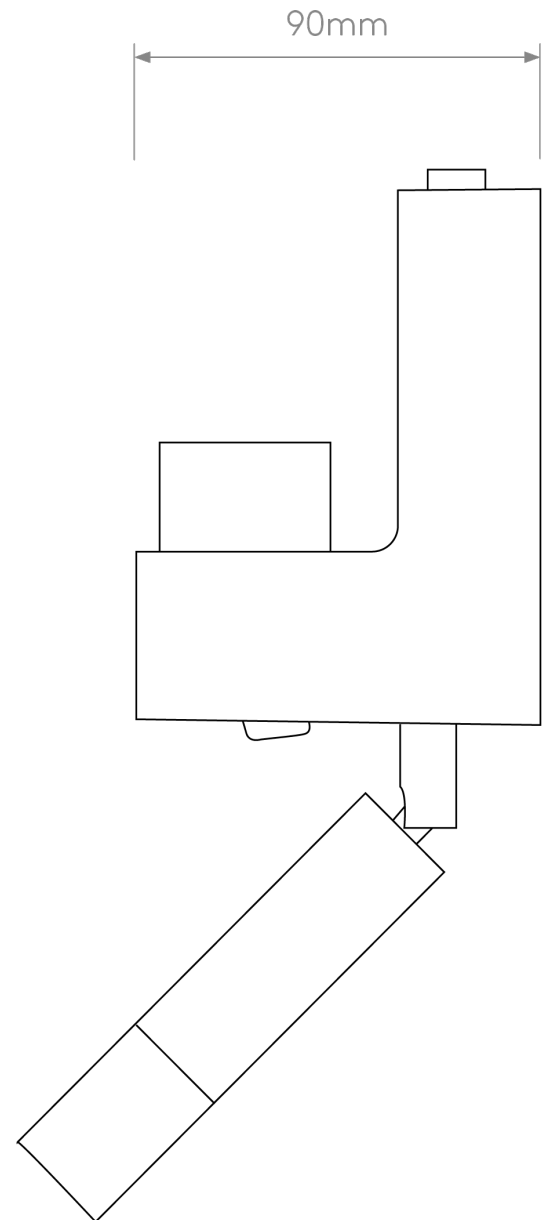

Astro Lighting - Venn - 1433006 - Bronze Excluding Shade Reading Wall Light

CONTACT