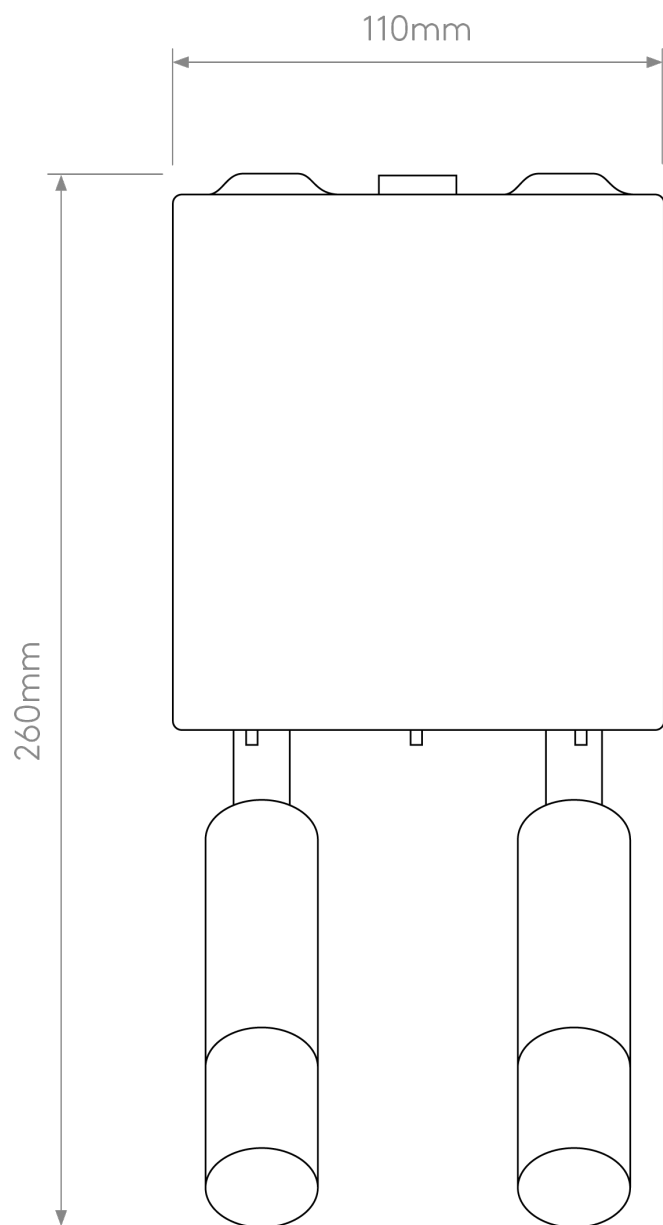

Astro Lighting - Venn - 1433006 & 5043001 - Bronze Putty Reading Wall Light

**CONTACT**