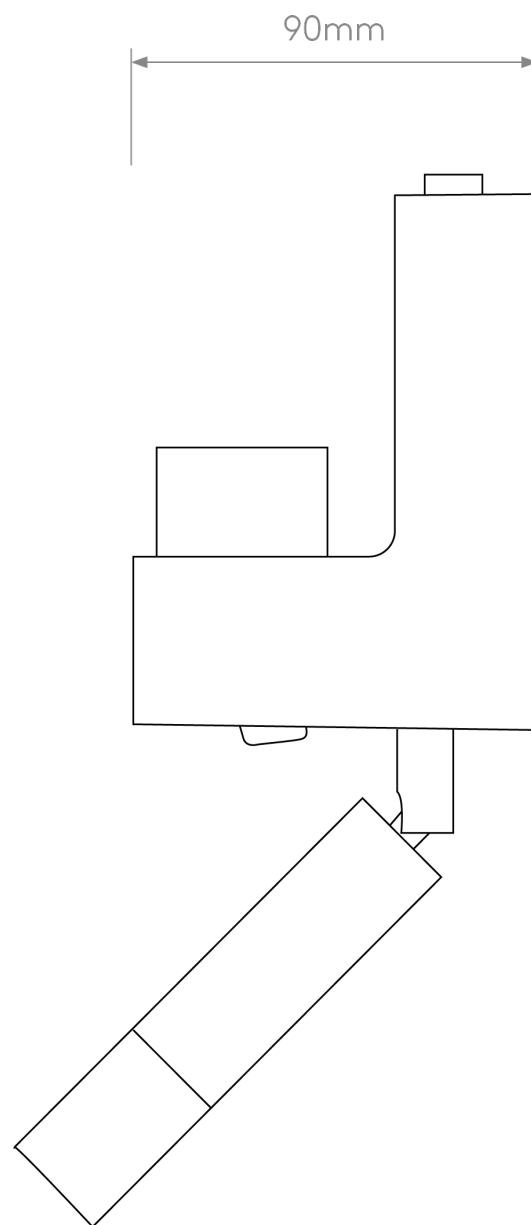

Astro Lighting - Venn - 1433006 & 5043001 - Bronze Putty Reading Wall Light

**CONTACT**