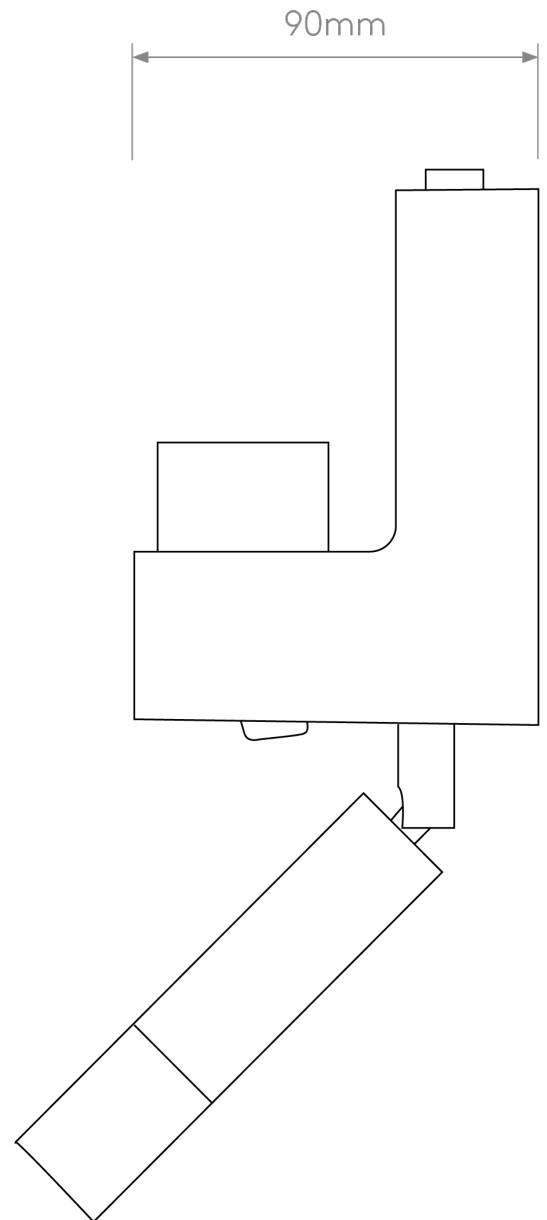

Astro Lighting - Venn - 1433006 & 5043002 - Bronze White Reading Wall Light

CONTACT