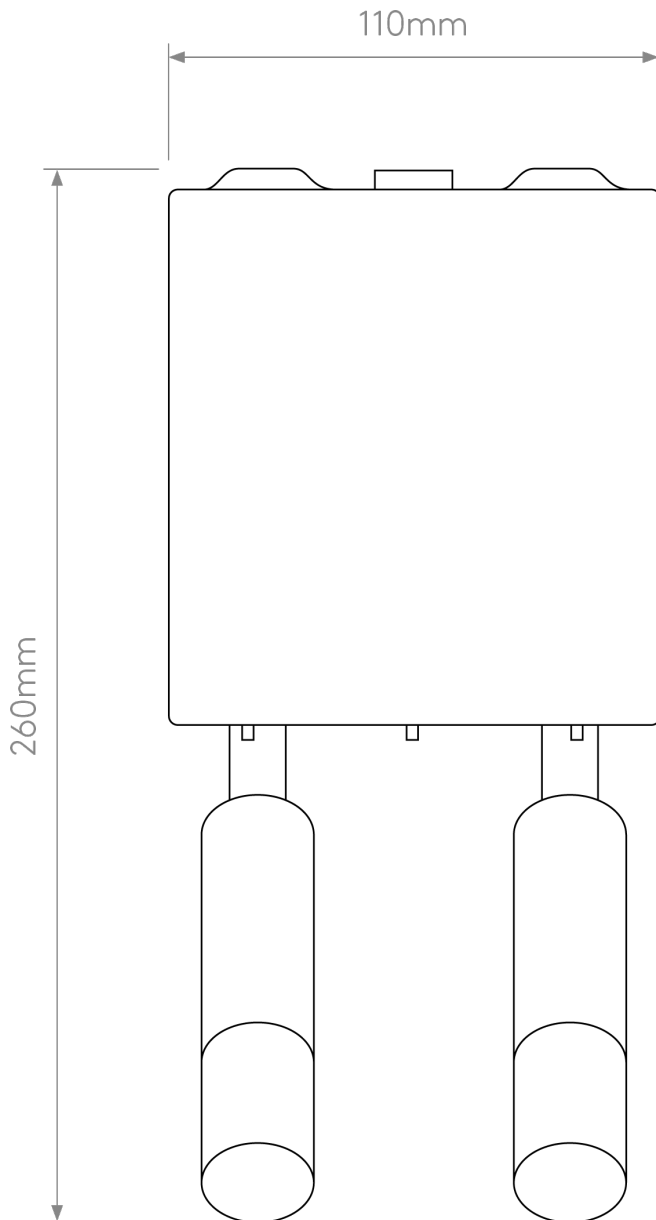

Astro Lighting - Venn - 1433006 & 5043002 - Bronze White Reading Wall Light

CONTACT