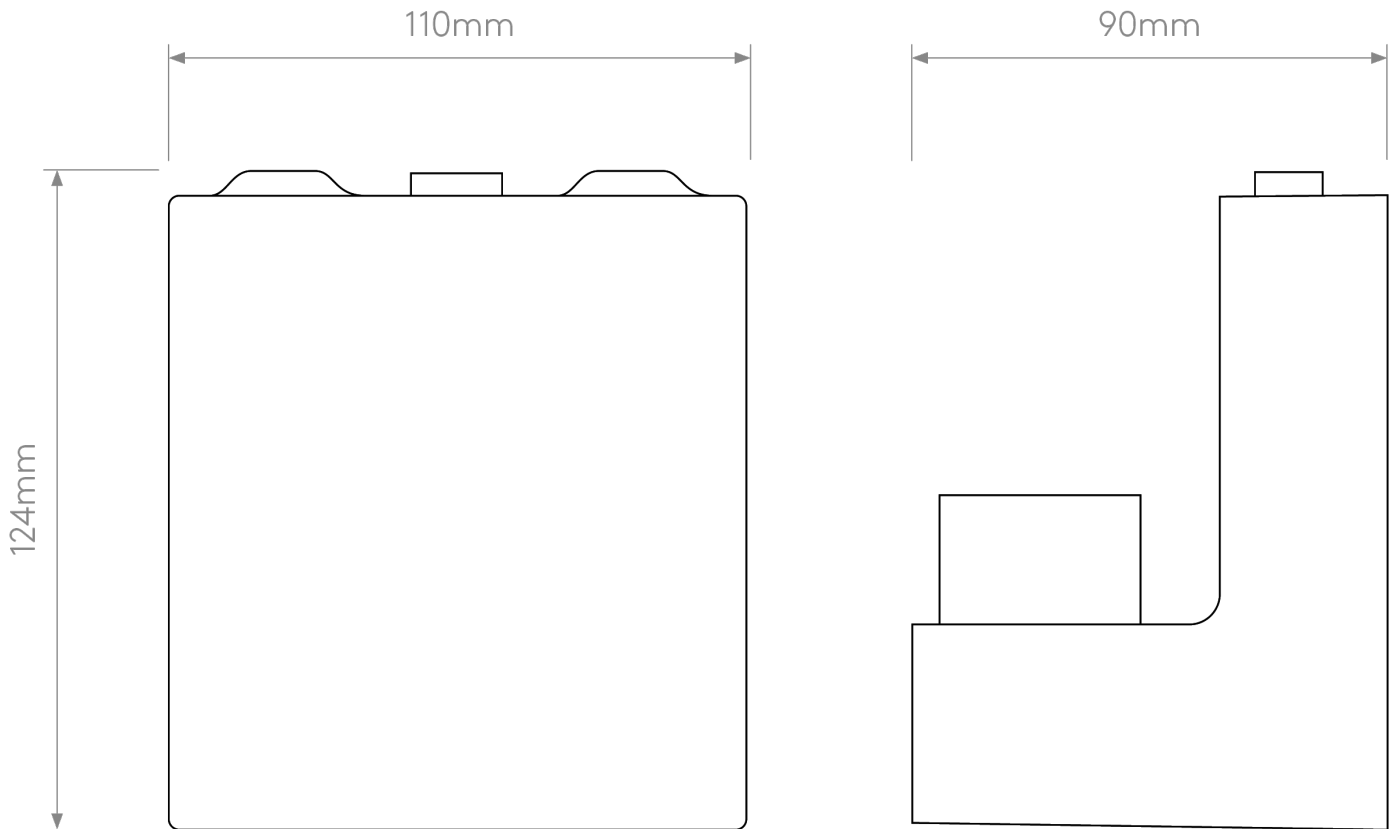

Astro Lighting - Venn - 1433007 - Nickel Excluding Shade Wall Washer Light

CONTACT