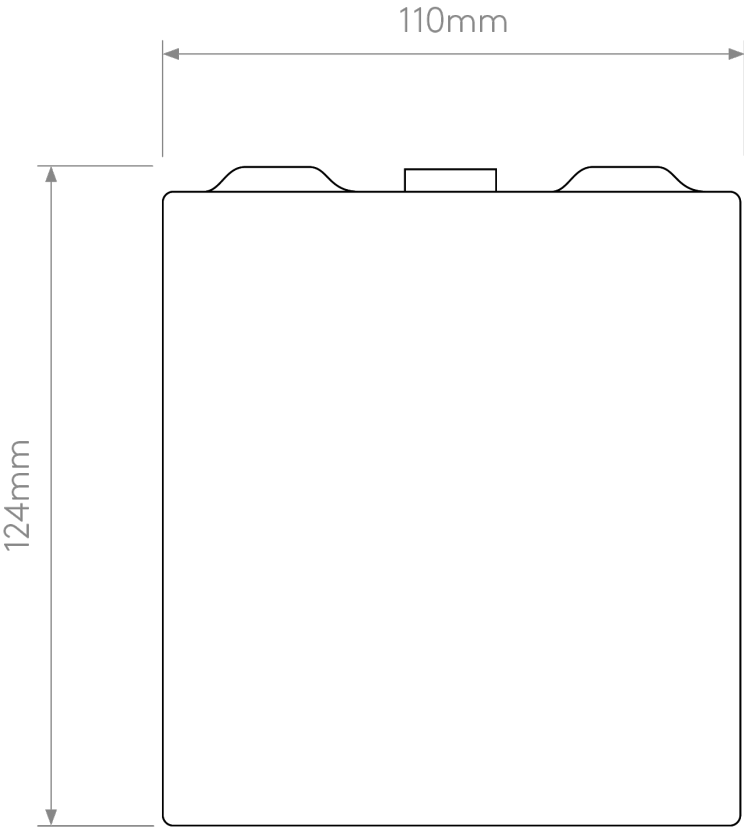

Astro Lighting - Venn - 1433007 & 5043001 - Nickel Putty Wall Washer Light

CONTACT