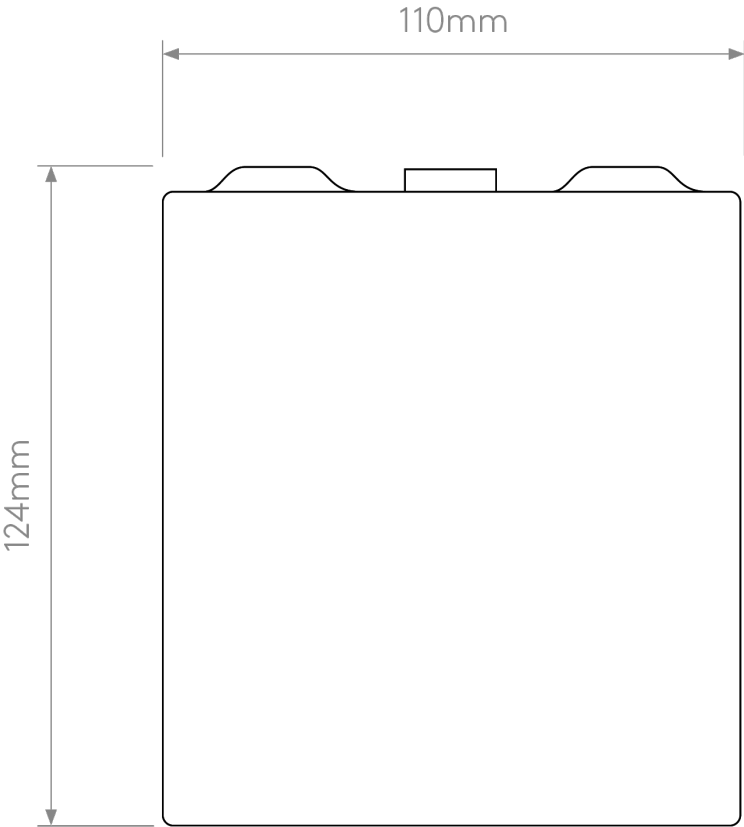

Astro Lighting - Venn - 1433007 & 5043002 - Nickel White Wall Washer Light

**CONTACT**