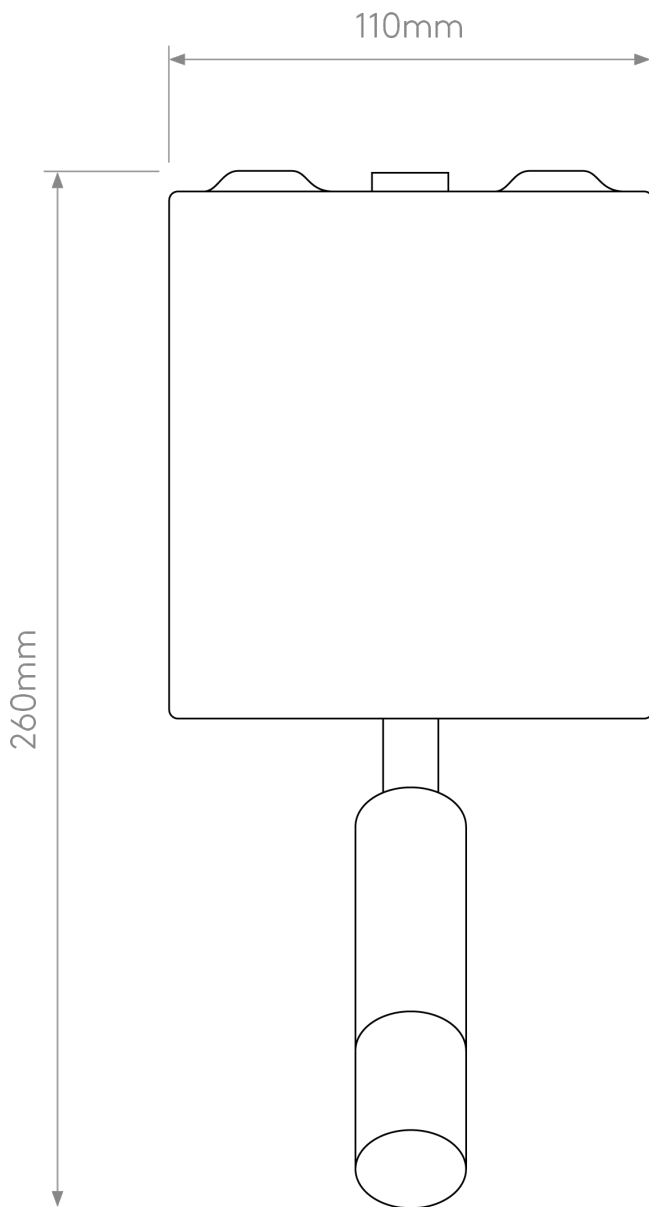

Astro Lighting - Venn - 1433009 - Nickel Excluding Shade Reading Wall Light

CONTACT