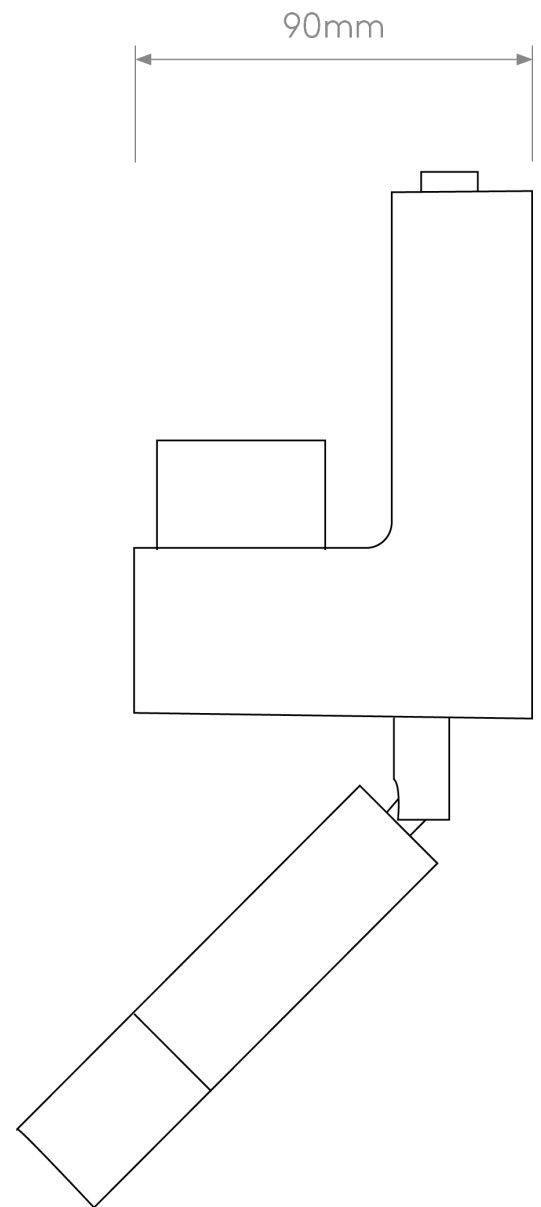

Astro Lighting - Venn - 1433009 - Nickel Excluding Shade Reading Wall Light

CONTACT