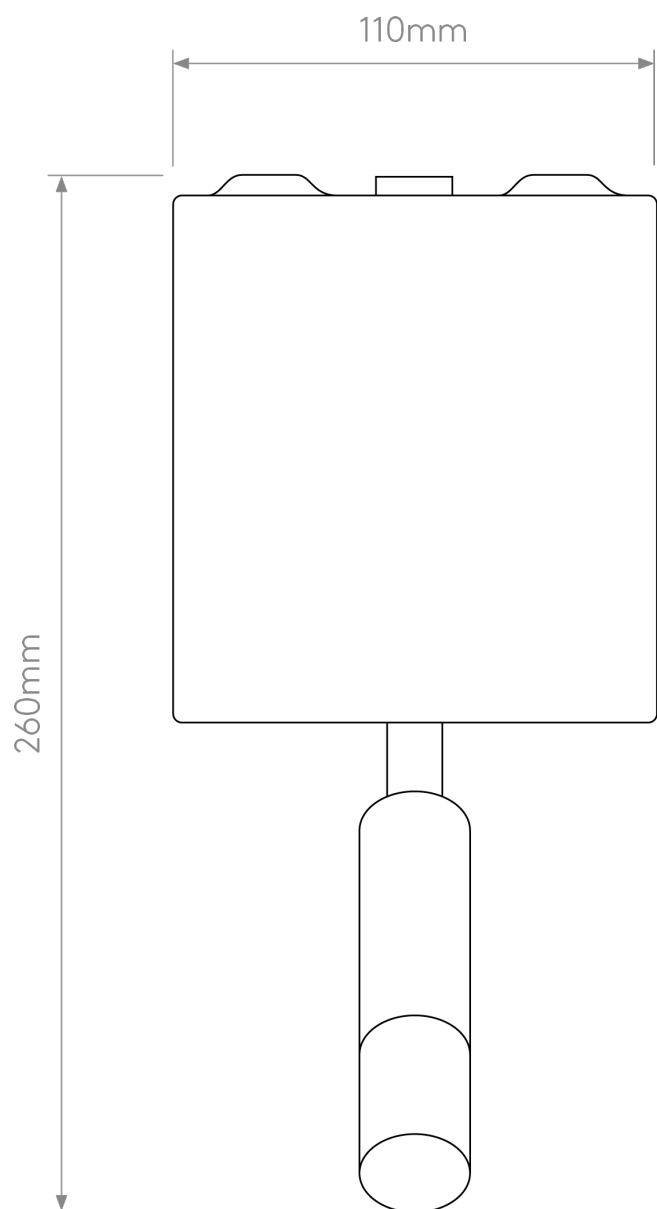

Astro Lighting - Venn - 1433009 & 5043001 - Nickel Putty Reading Wall Light

CONTACT