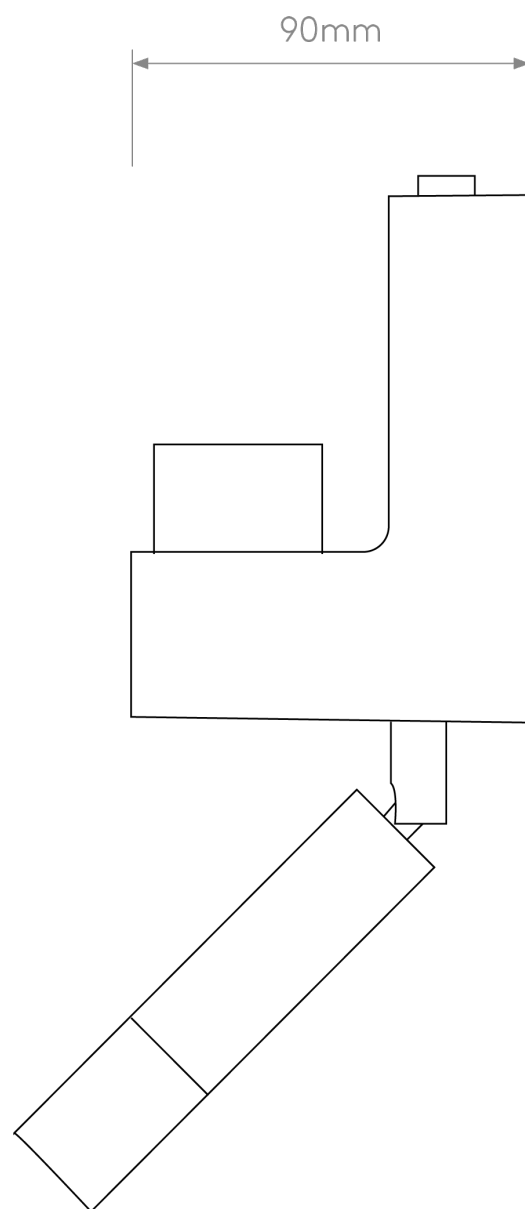

Astro Lighting - Venn - 1433009 & 5043001 - Nickel Putty Reading Wall Light

CONTACT