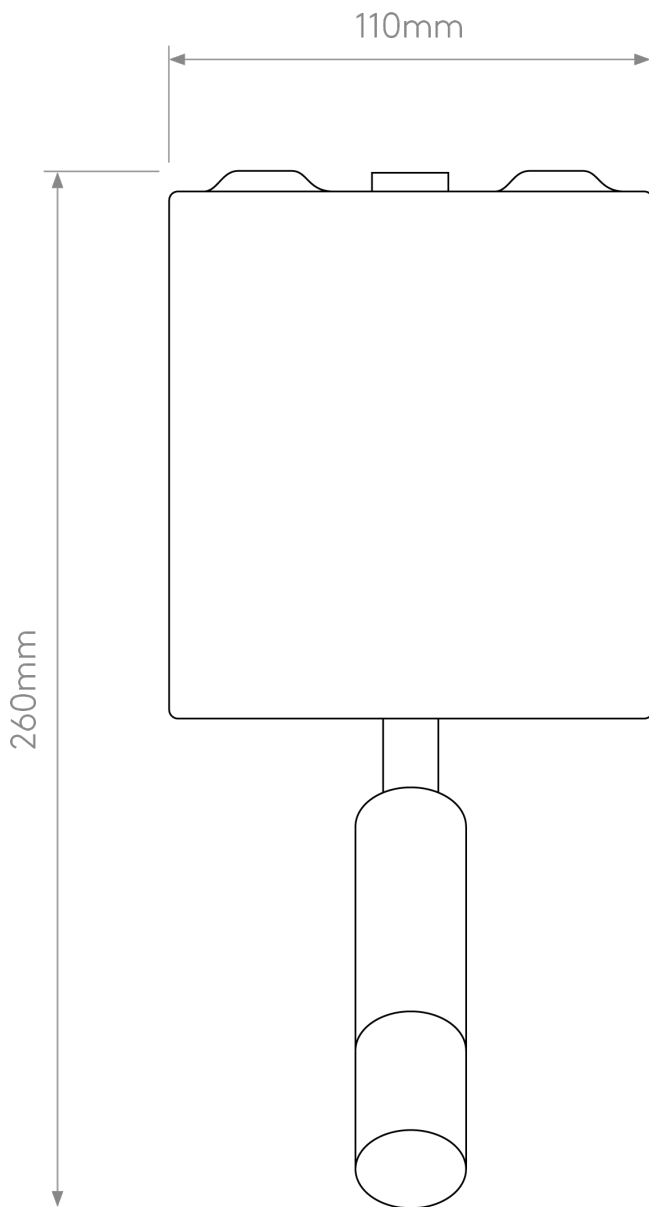

Astro Lighting - Venn - 1433009 & 5043002 - Nickel White Reading Wall Light

**CONTACT**