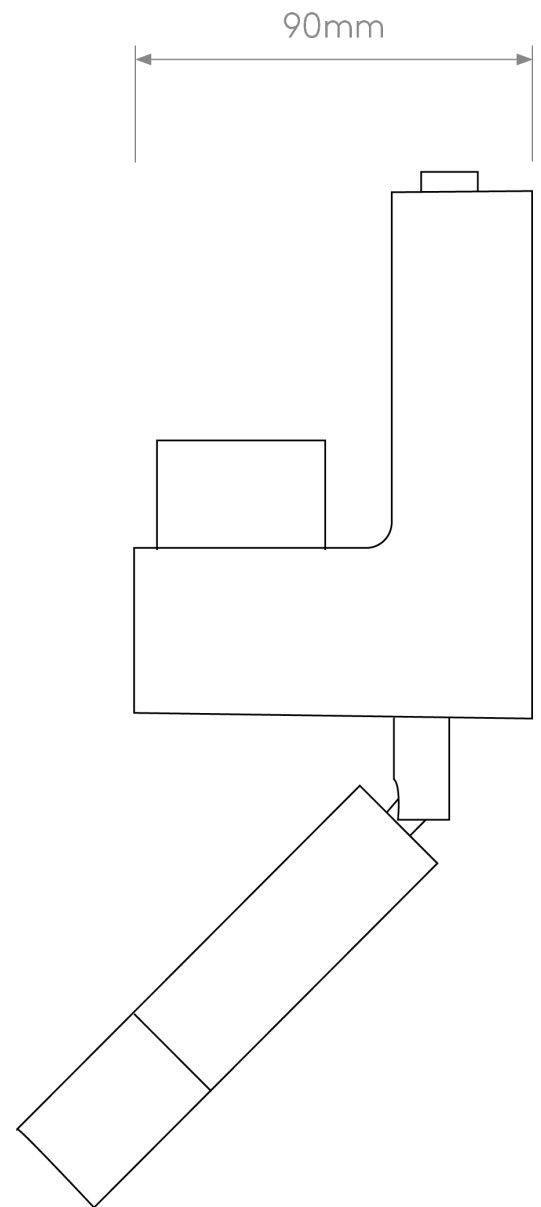

Astro Lighting - Venn - 1433009 & 5043002 - Nickel White Reading Wall Light

**CONTACT**