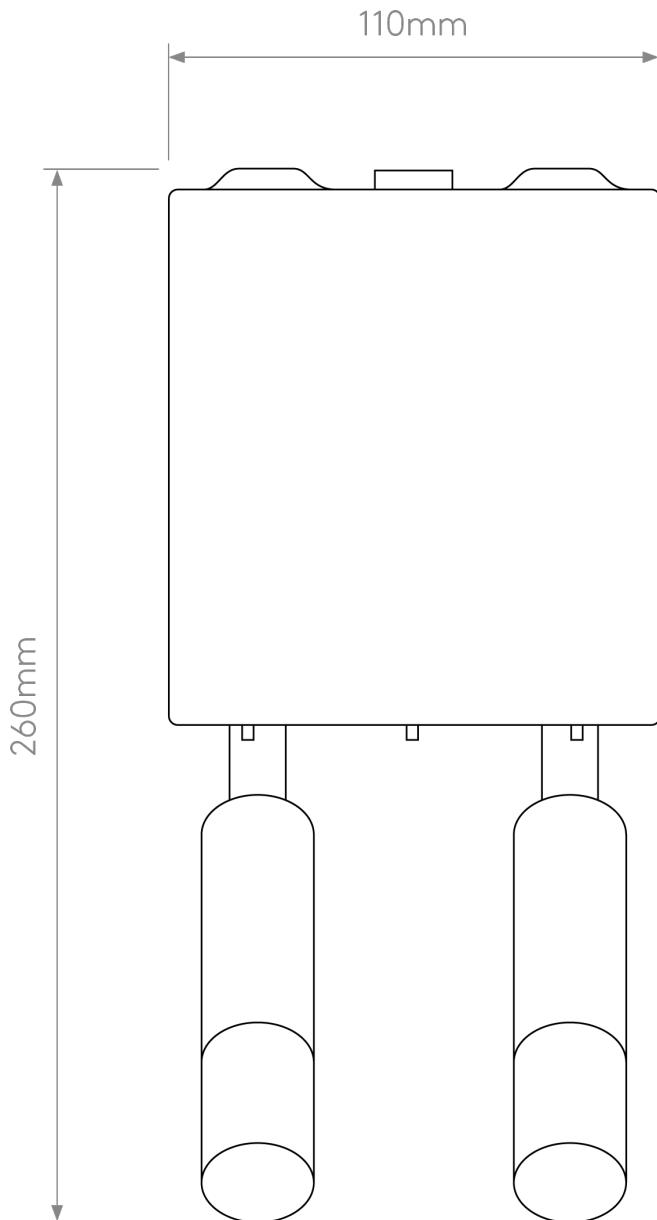

Astro Lighting - Venn - 1433010 - Nickel Excluding Shade Reading Wall Light

**CONTACT**