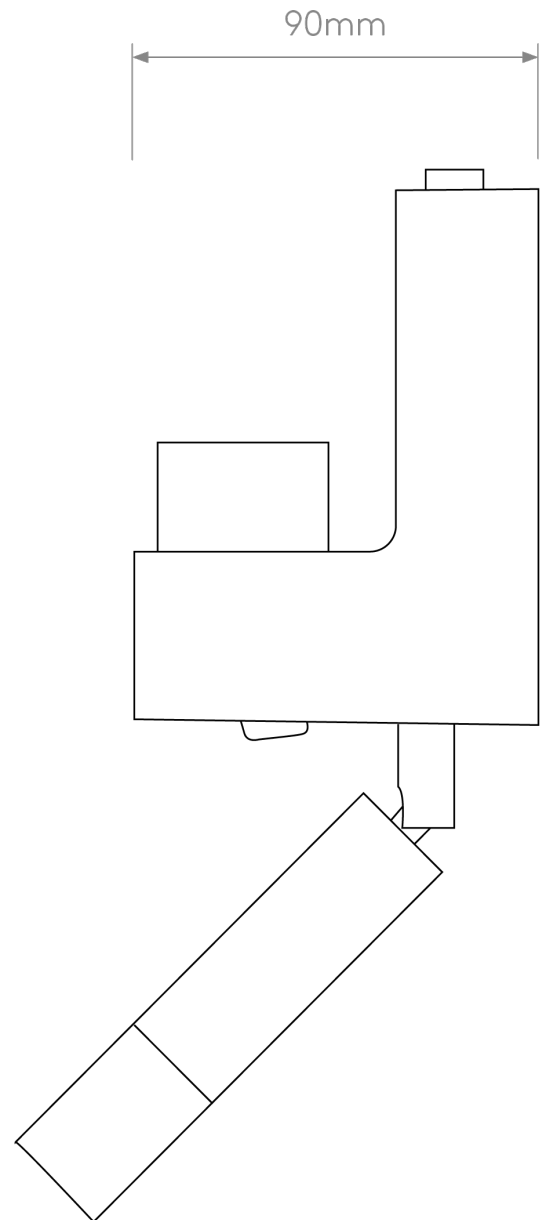

Astro Lighting - Venn - 1433010 - Nickel Excluding Shade Reading Wall Light

**CONTACT**