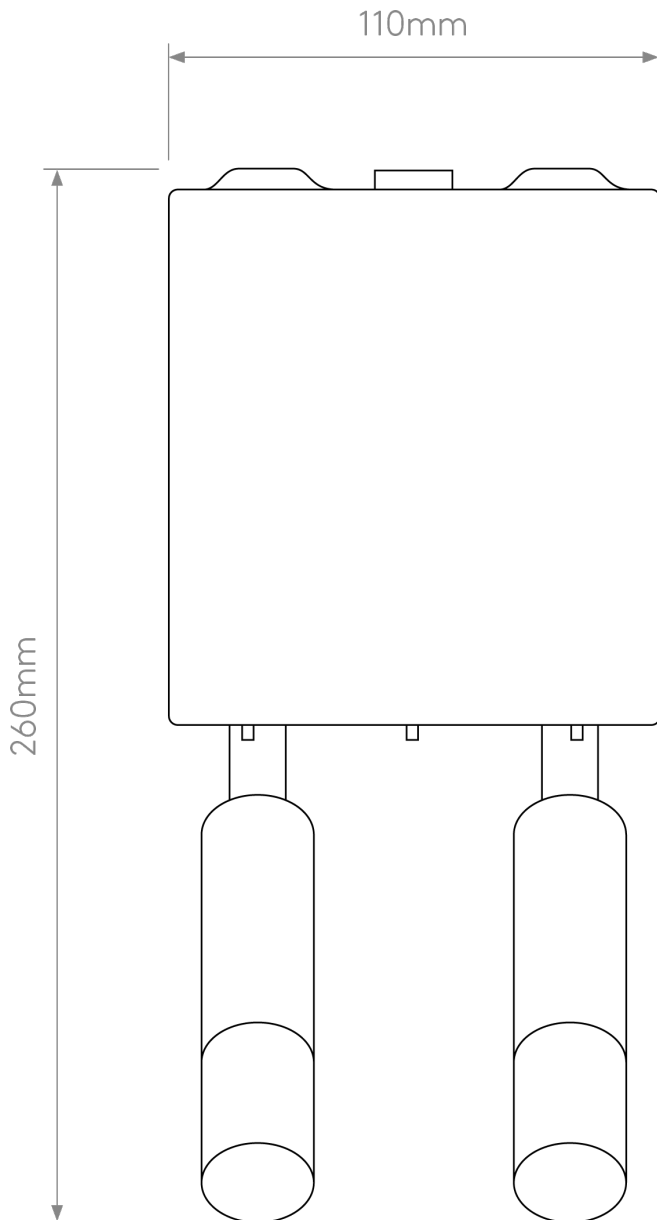

Astro Lighting - Venn - 1433010 & 5043001 - Nickel Putty Reading Wall Light

CONTACT