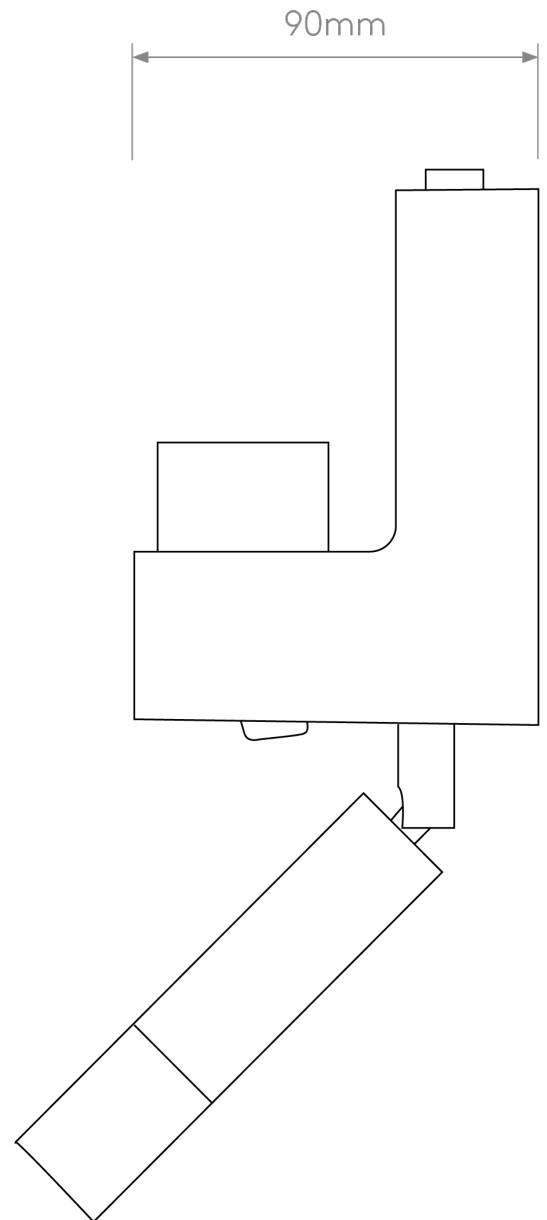

Astro Lighting - Venn - 1433010 & 5043001 - Nickel Putty Reading Wall Light

CONTACT