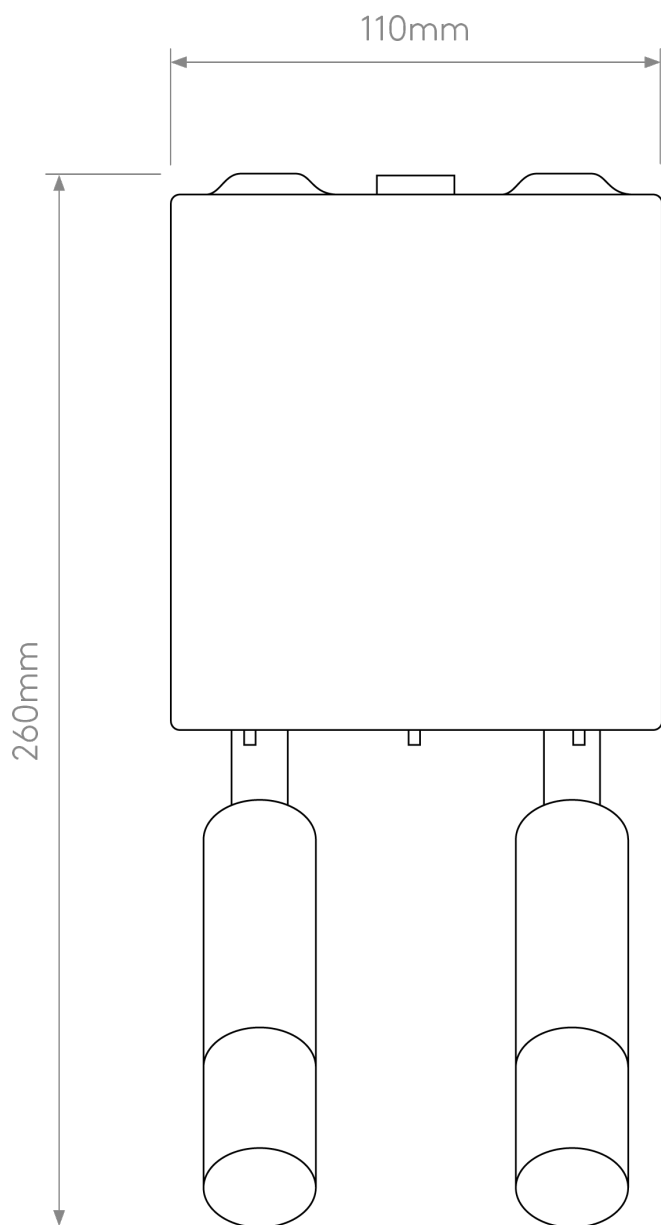

Astro Lighting - Venn - 1433010 & 5043002 - Nickel White Reading Wall Light

CONTACT