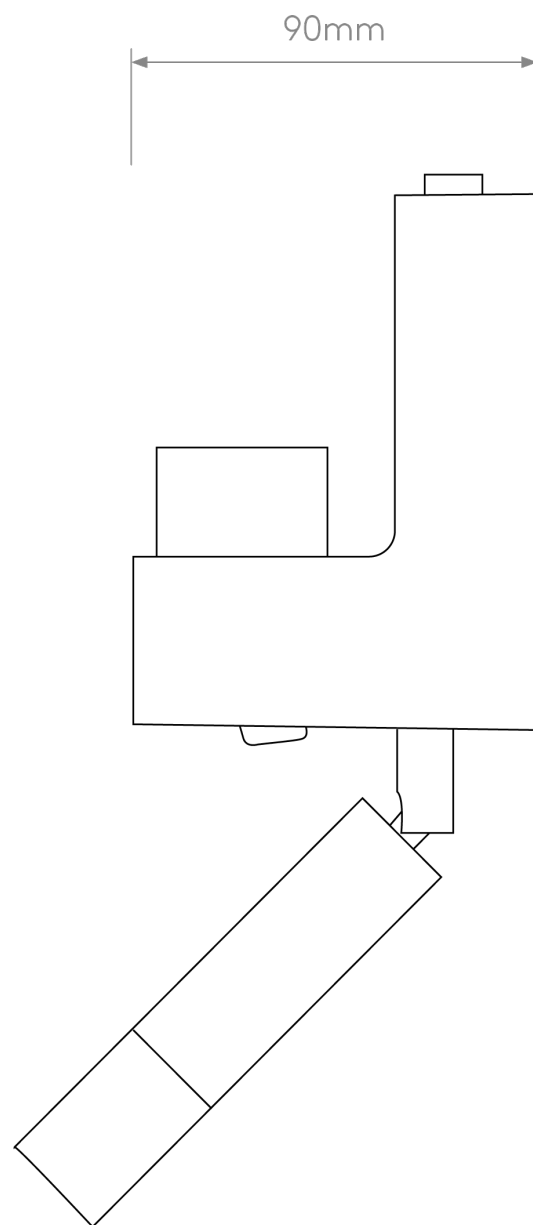

Astro Lighting - Venn - 1433010 & 5043002 - Nickel White Reading Wall Light

CONTACT