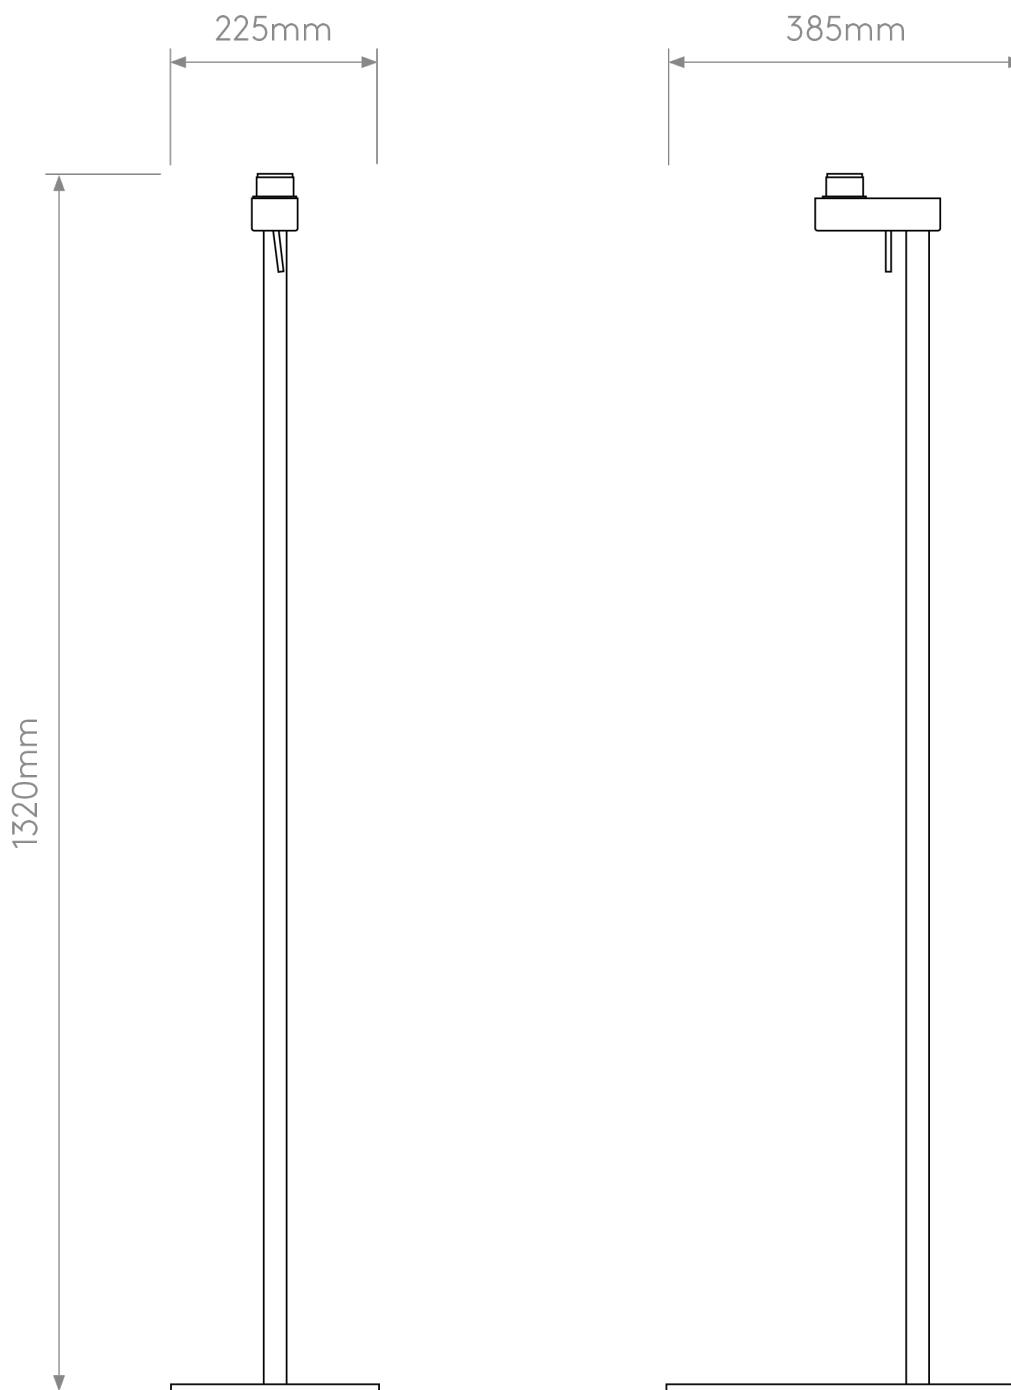

Astro Lighting - Venn - 1433025 - Bronze Excluding Shade Base Only Floor Lamp

CONTACT