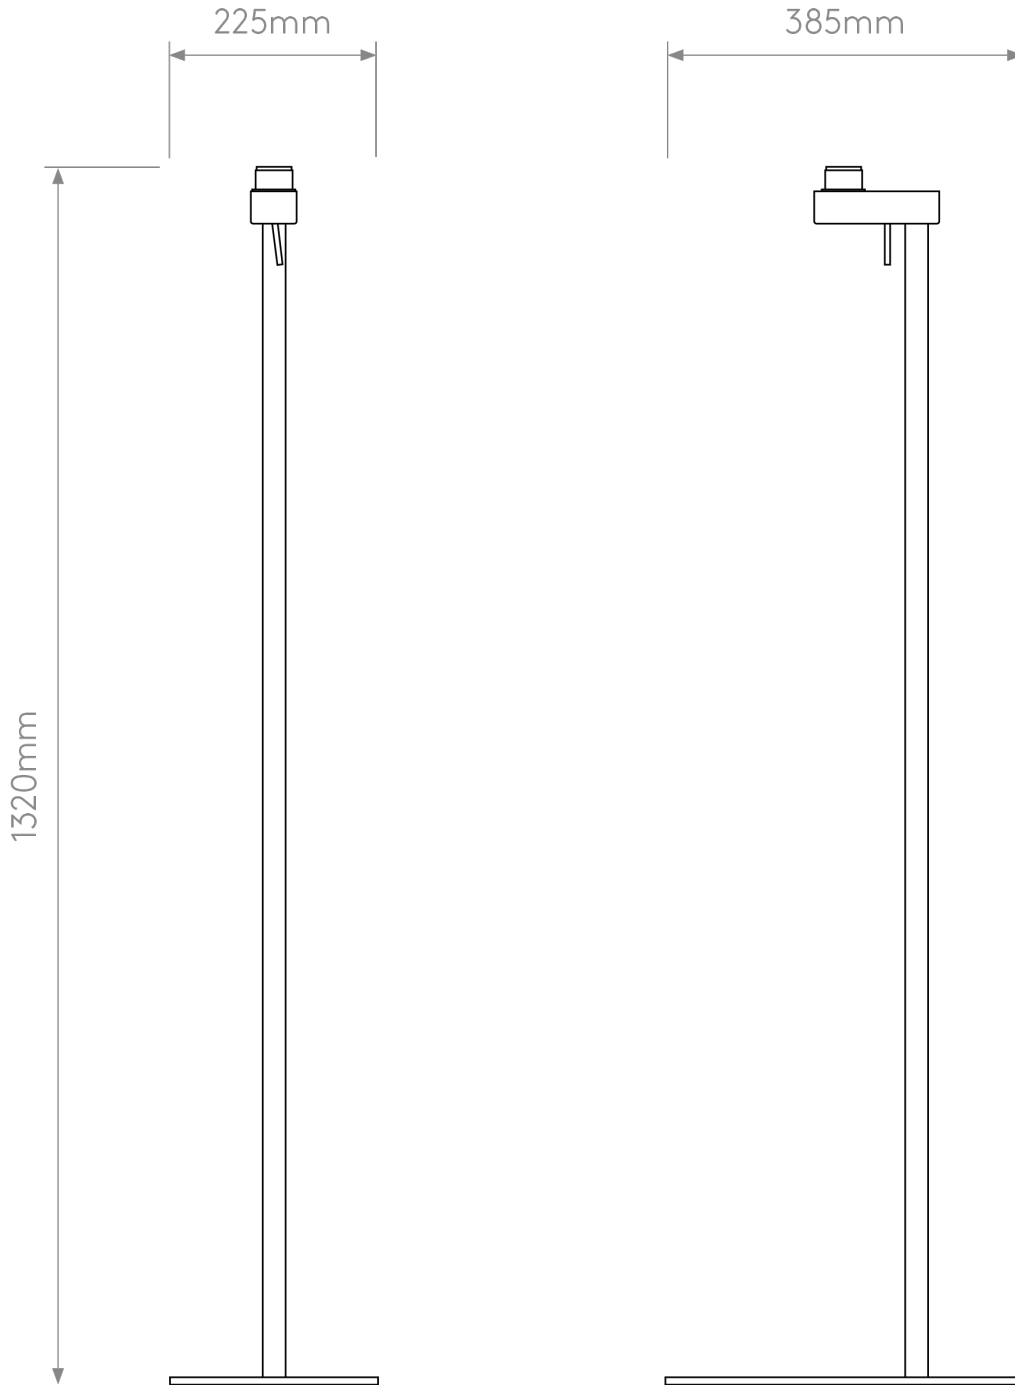

Astro Lighting - Venn - 1433025 & 5043006 - Bronze White Floor Lamp

CONTACT