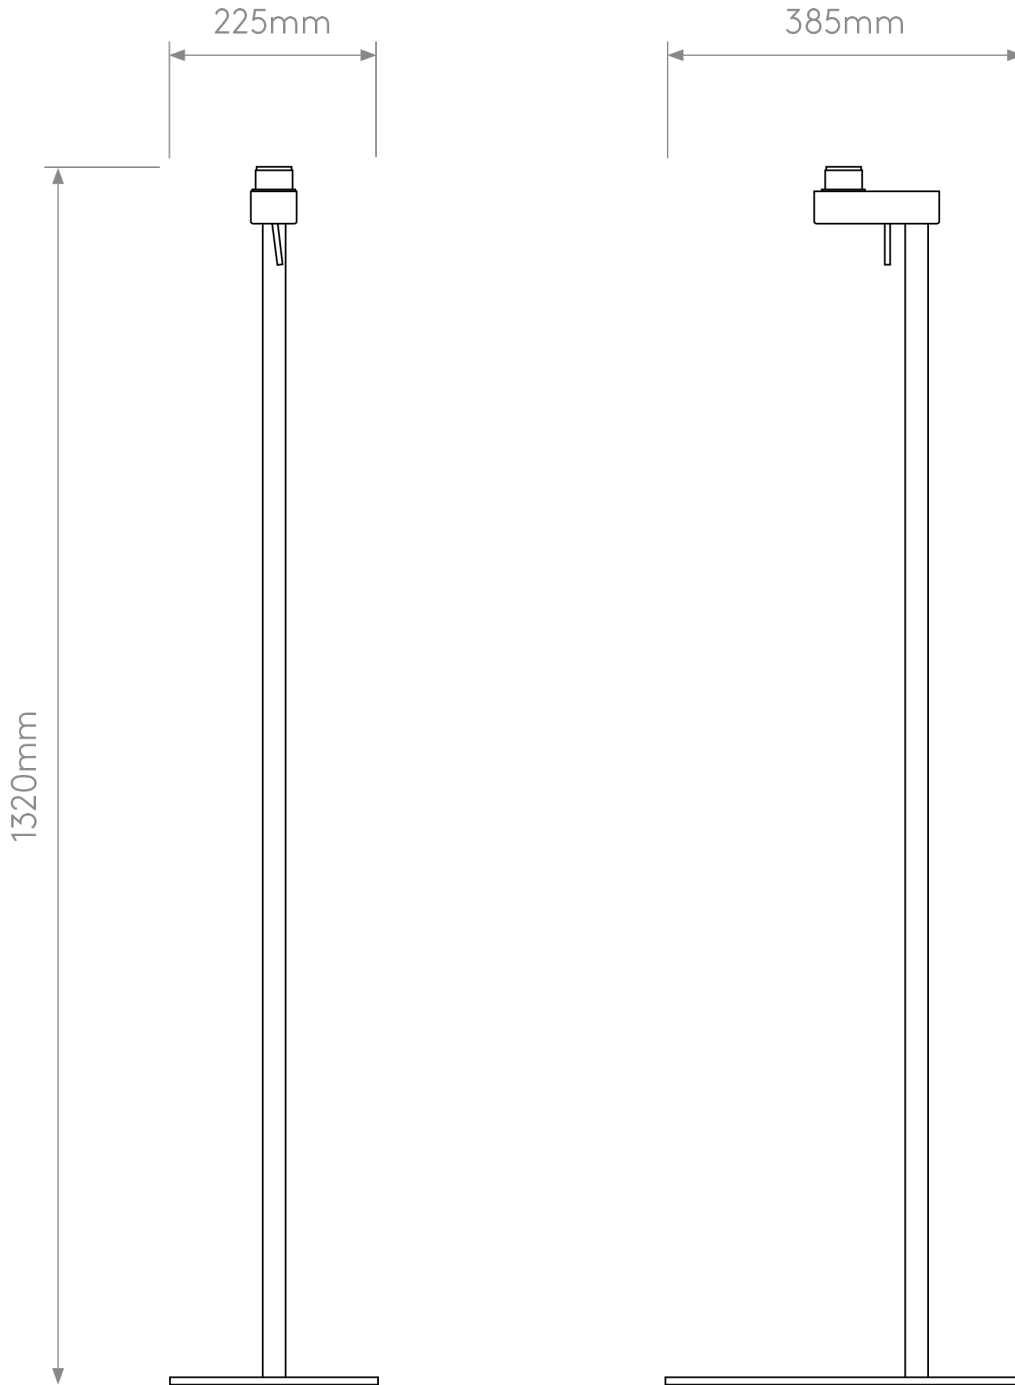

Astro Lighting - Venn - 1433026 - Nickel Excluding Shade Base Only Floor Lamp

CONTACT