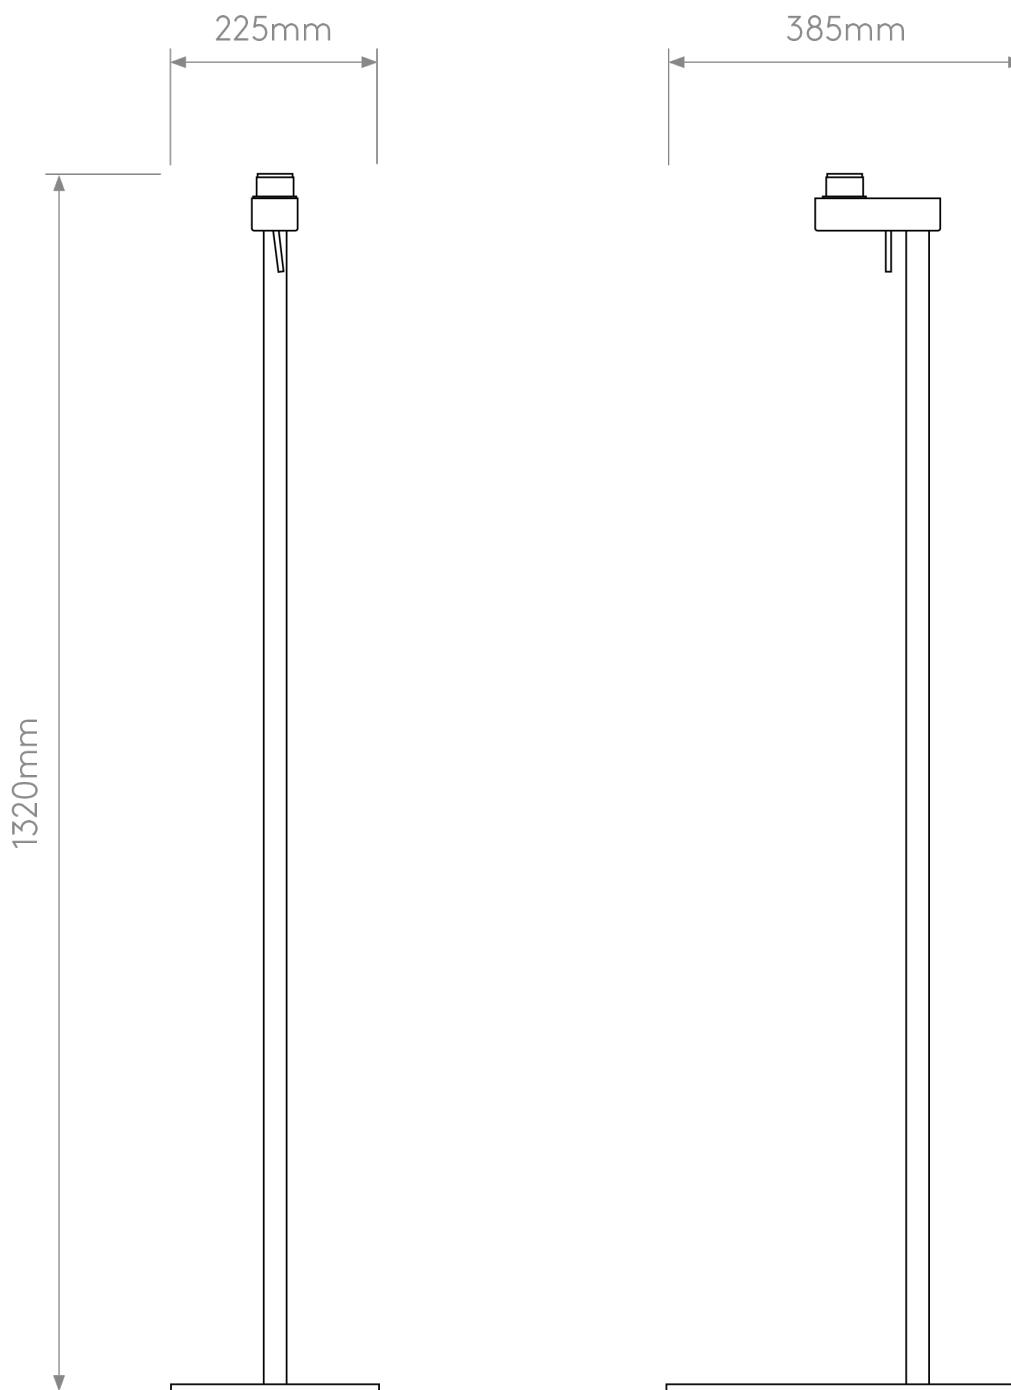

Astro Lighting - Venn - 1433026 & 5043005 - Nickel Putty Floor Lamp

CONTACT