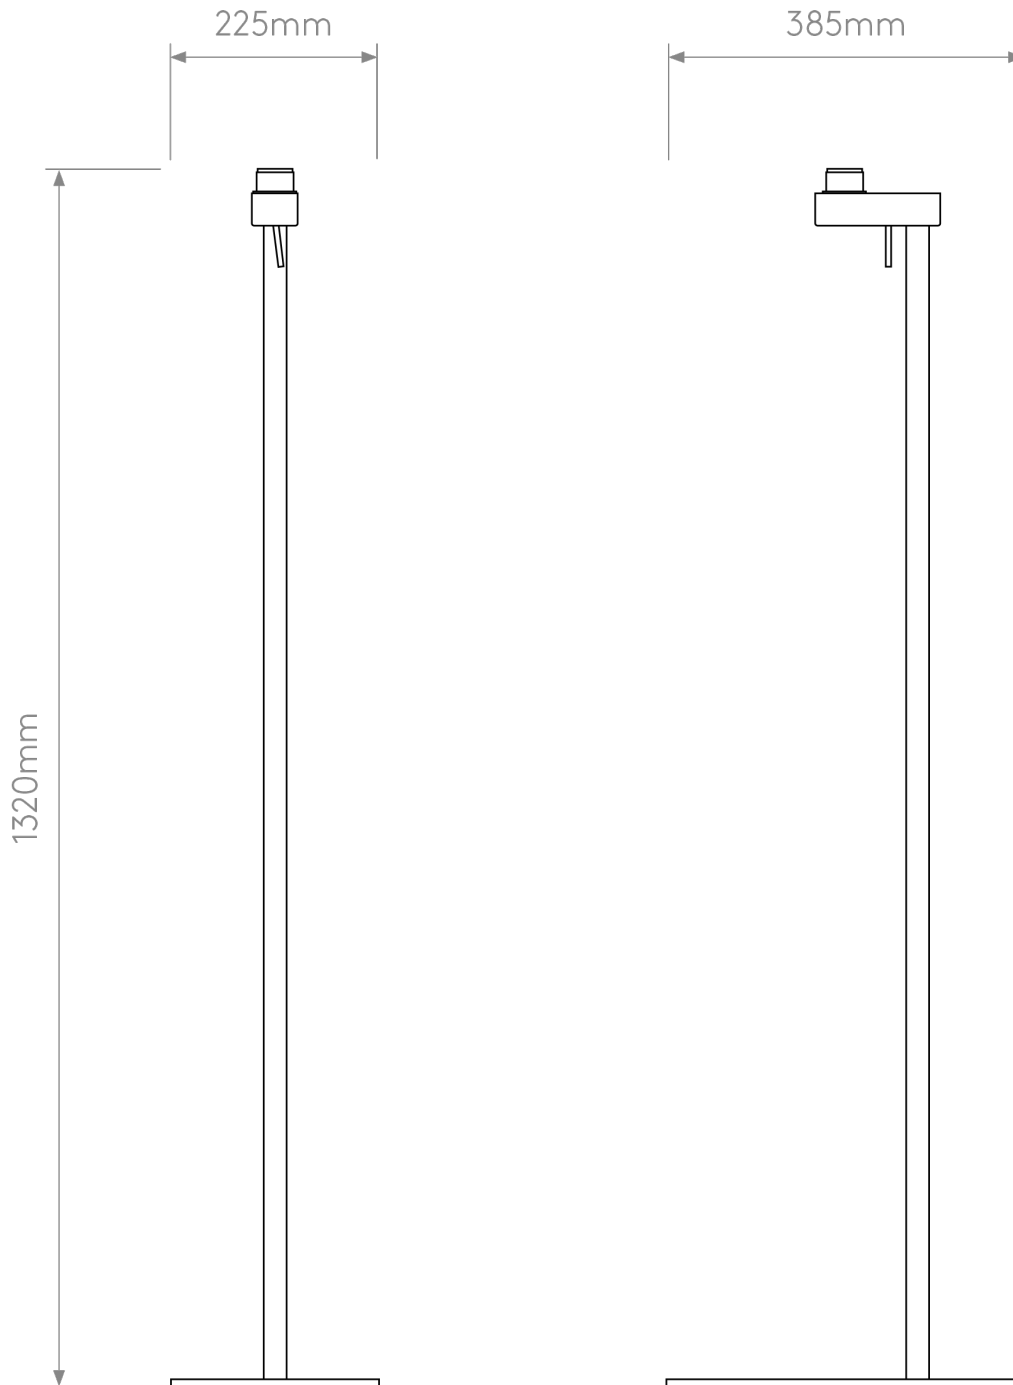

Astro Lighting - Venn - 1433026 & 5043006 - Nickel White Floor Lamp

CONTACT