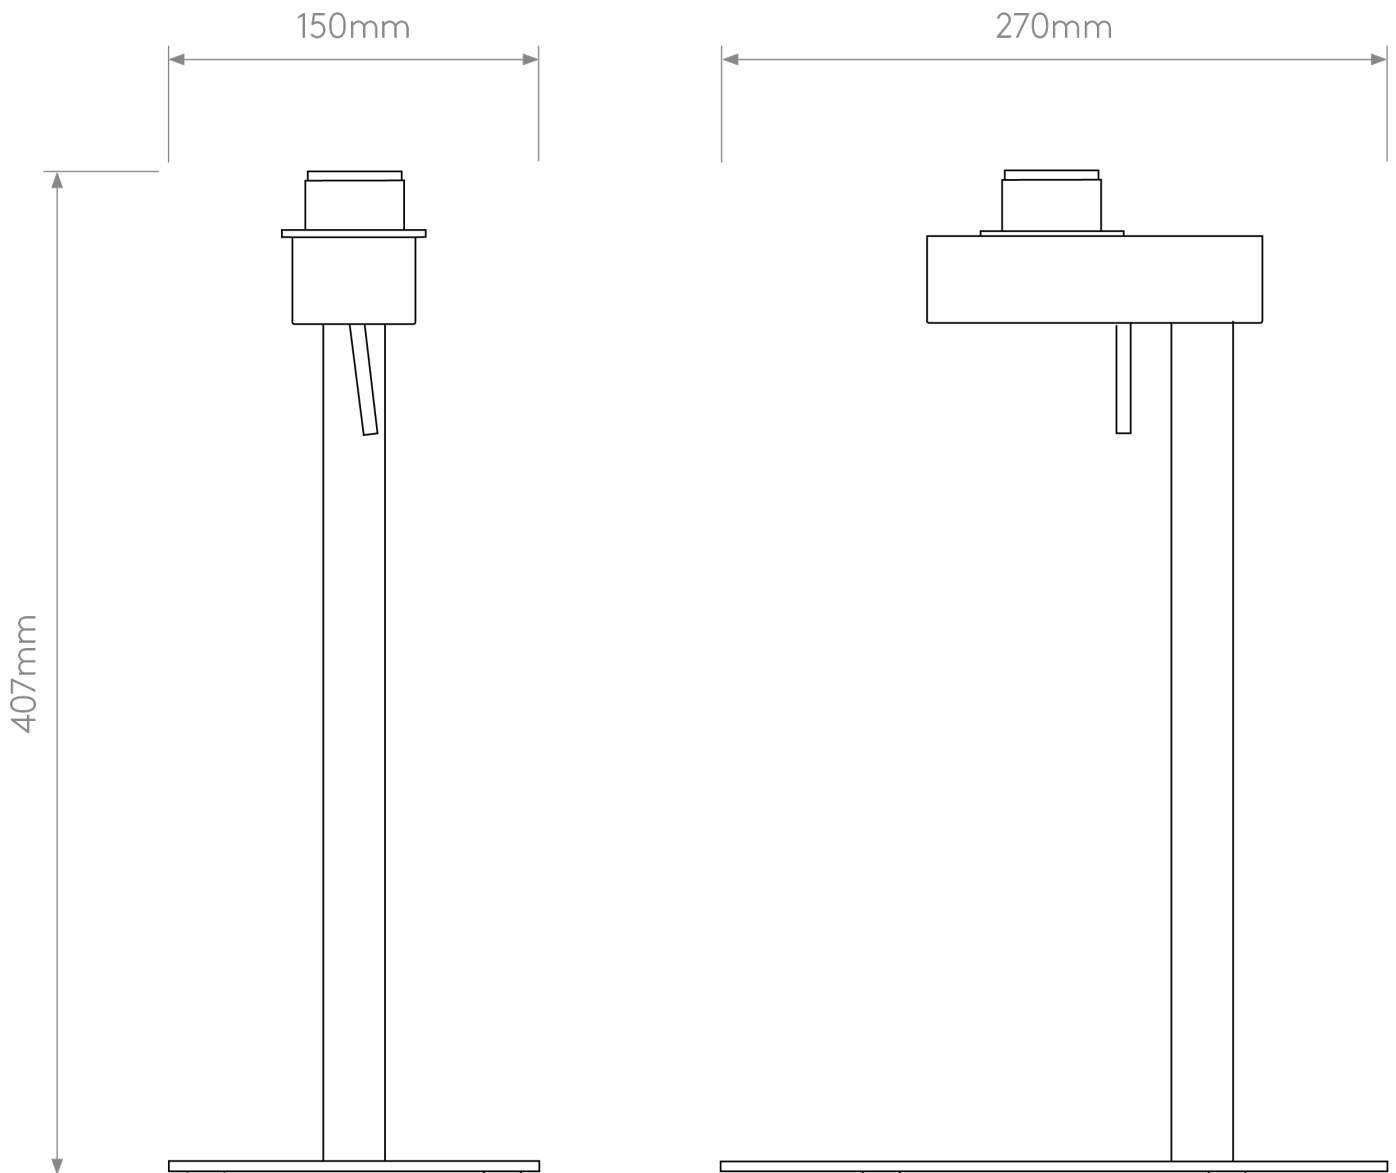

Astro Lighting - Venn - 1433035 - Bronze Excluding Shade Base Only Table Lamp

CONTACT