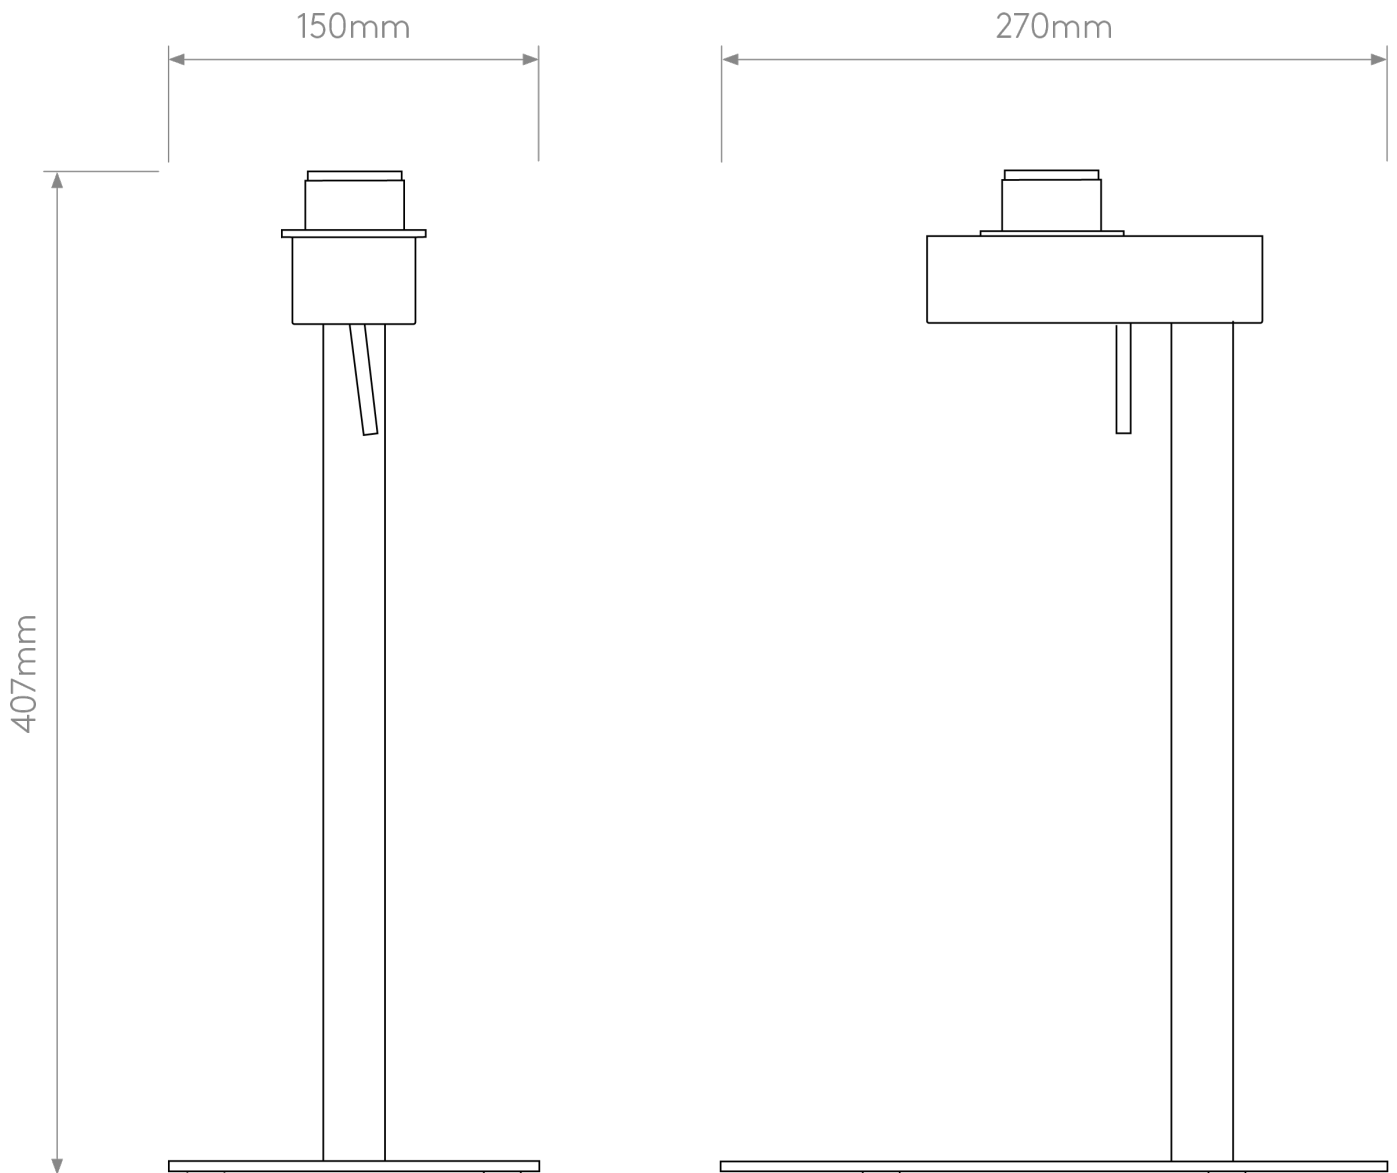

Astro Lighting - Venn - 1433035 & 5043003 - Bronze Putty Table Lamp With Shade

**CONTACT**