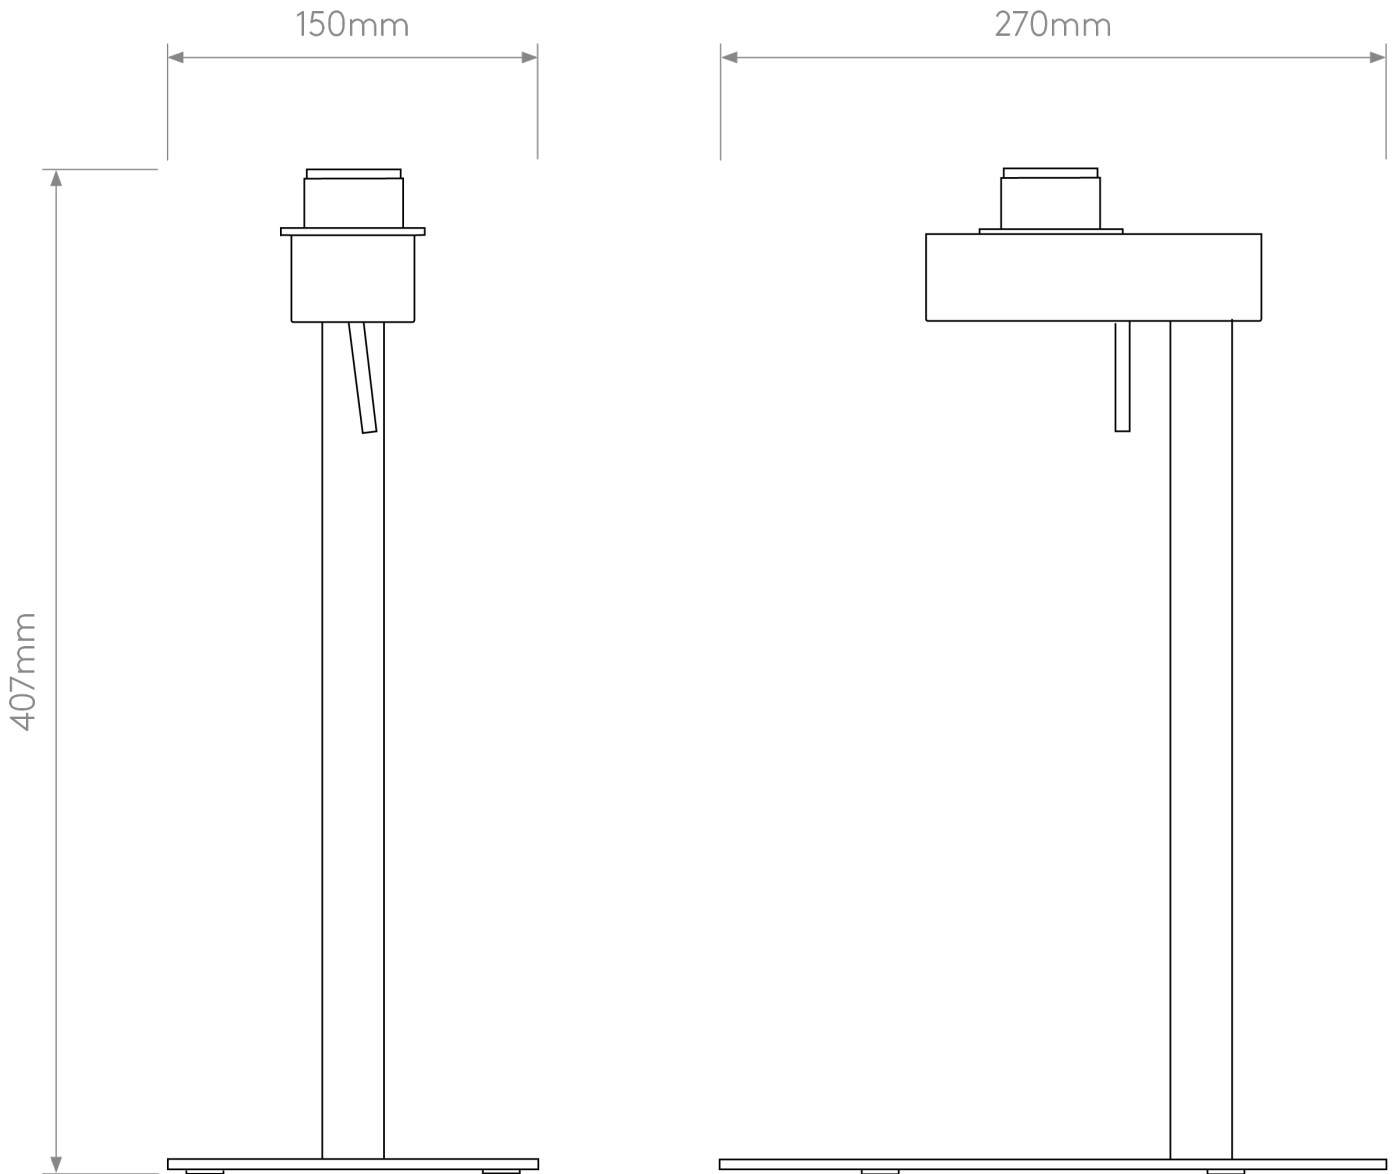

Astro Lighting - Venn - 1433035 & 5043004 - Bronze White Table Lamp With Shade

**CONTACT**