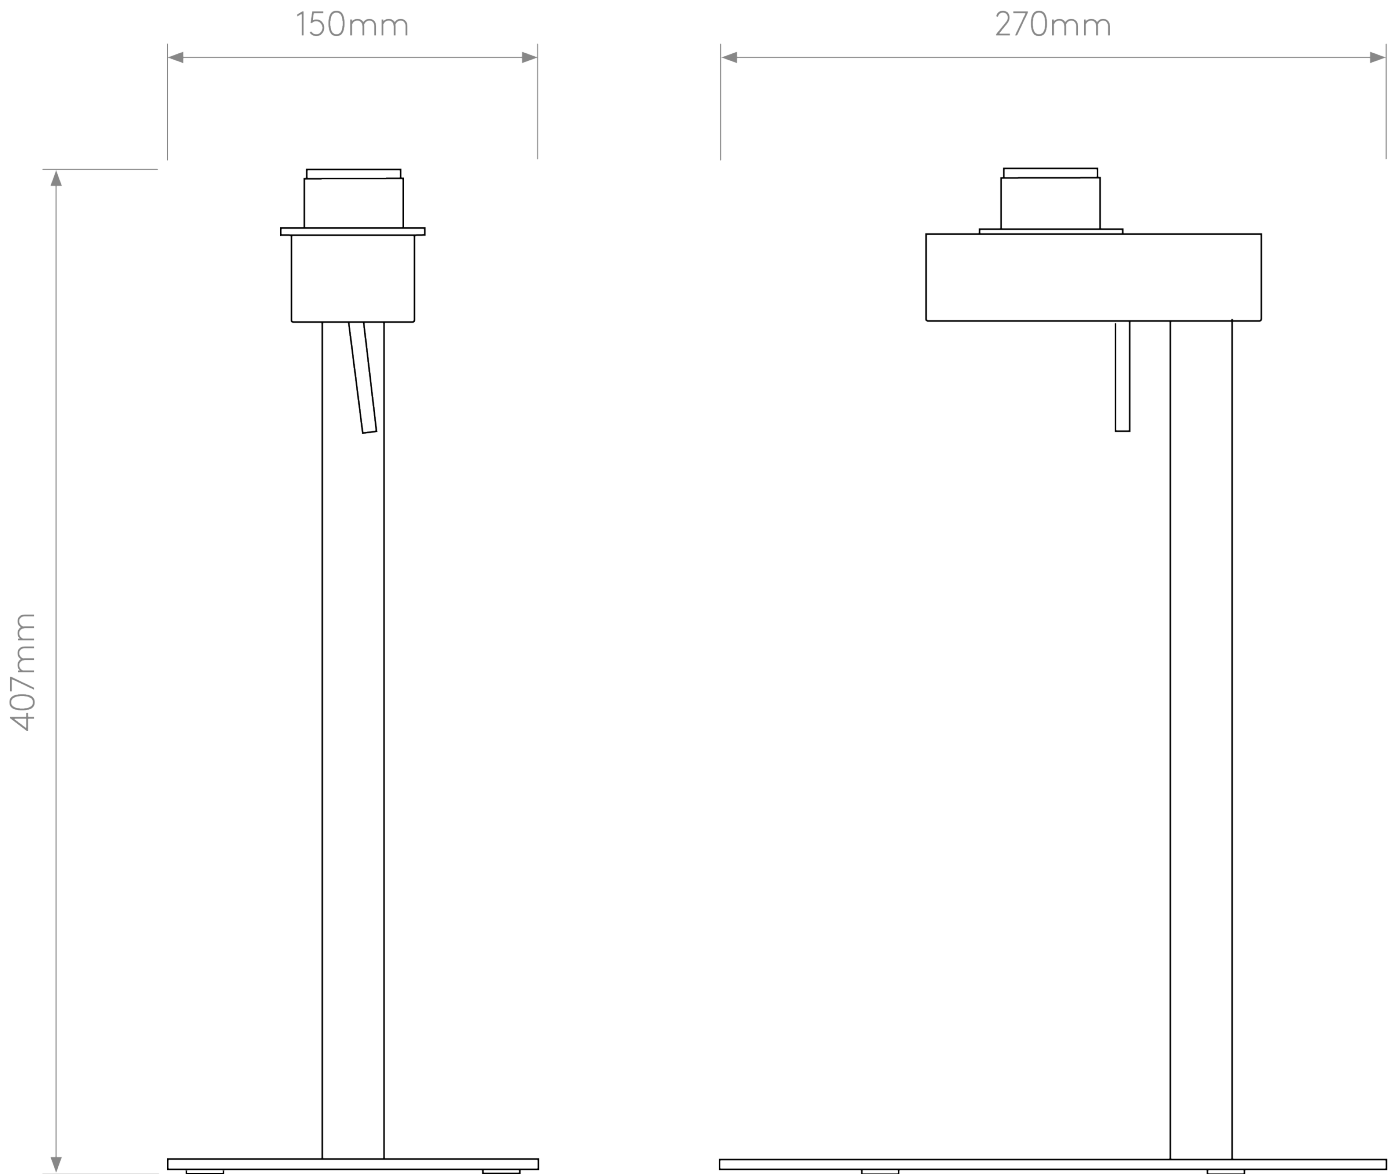

Astro Lighting - Venn - 1433036 - Nickel Excluding Shade Base Only Table Lamp

CONTACT