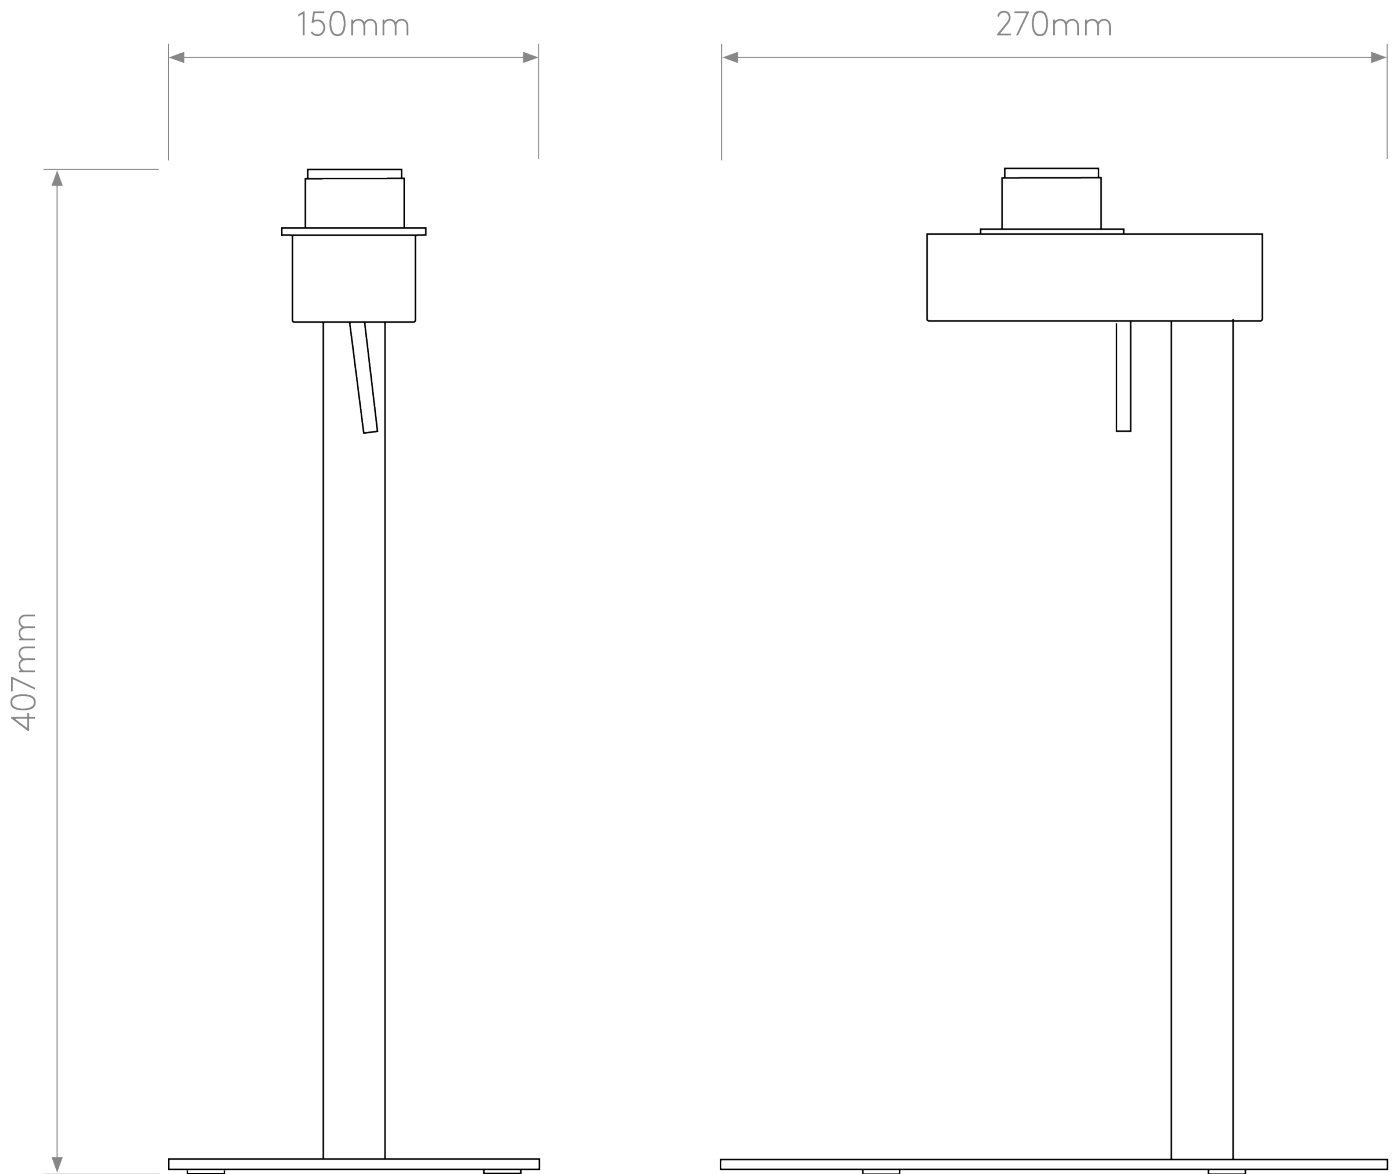

Astro Lighting - Venn - 1433036 & 5043003 - Nickel Putty Table Lamp With Shade

CONTACT