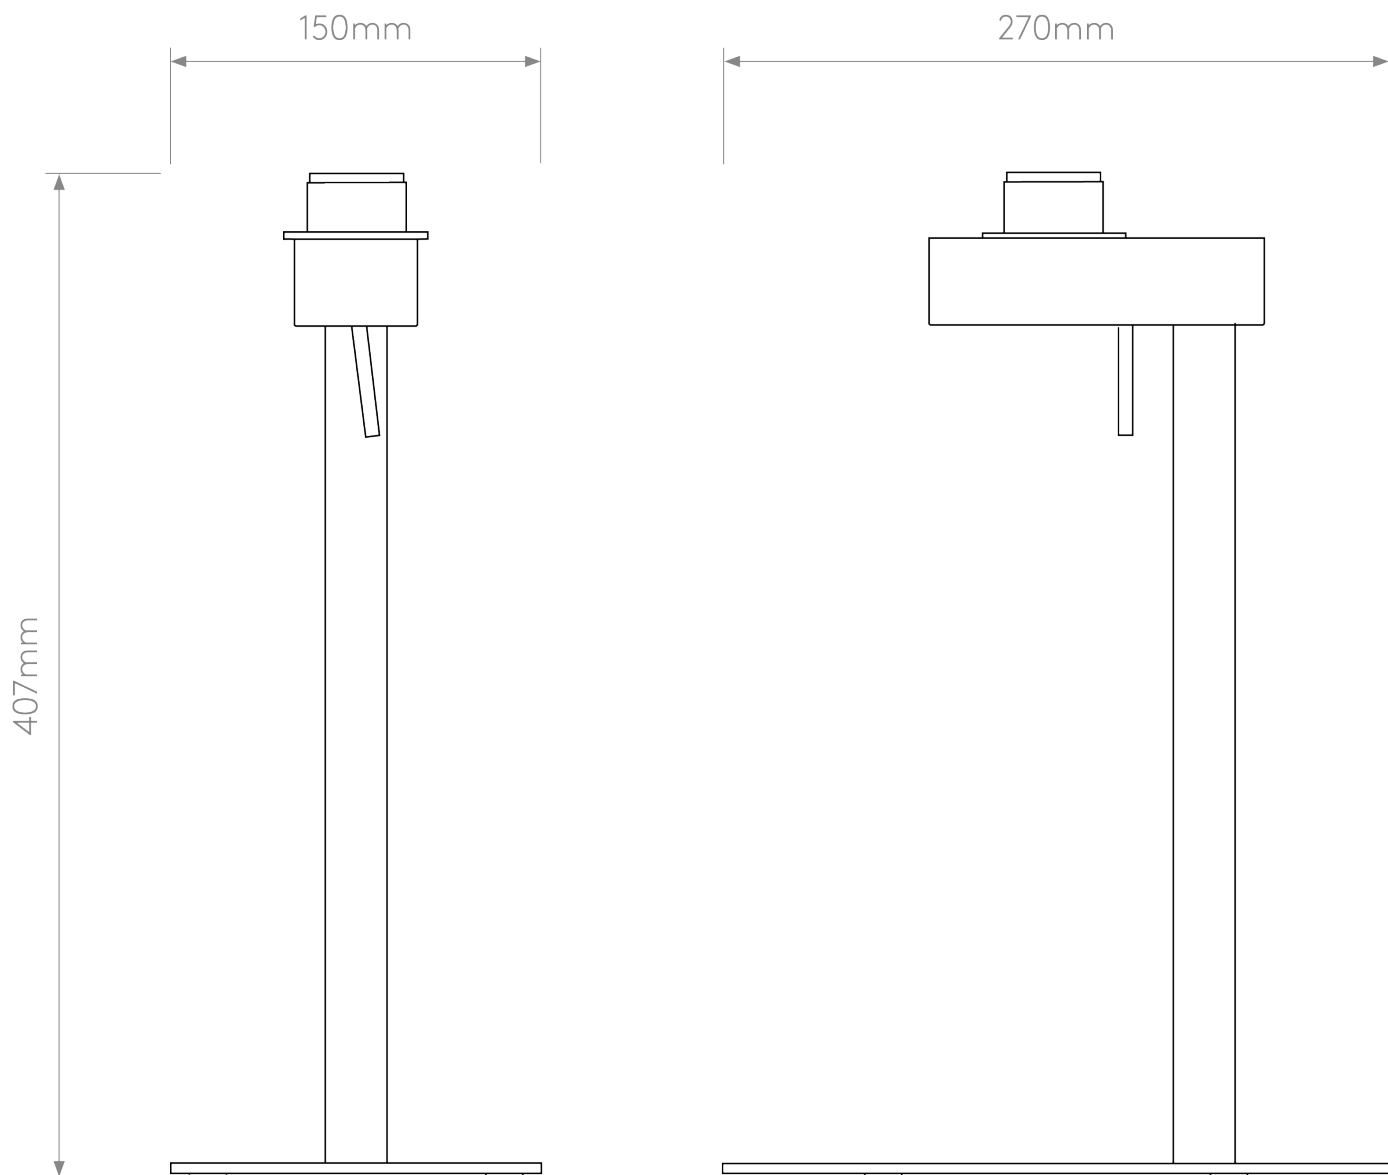

Astro Lighting - Venn - 1433036 & 5043004 - Nickel White Table Lamp With Shade

CONTACT