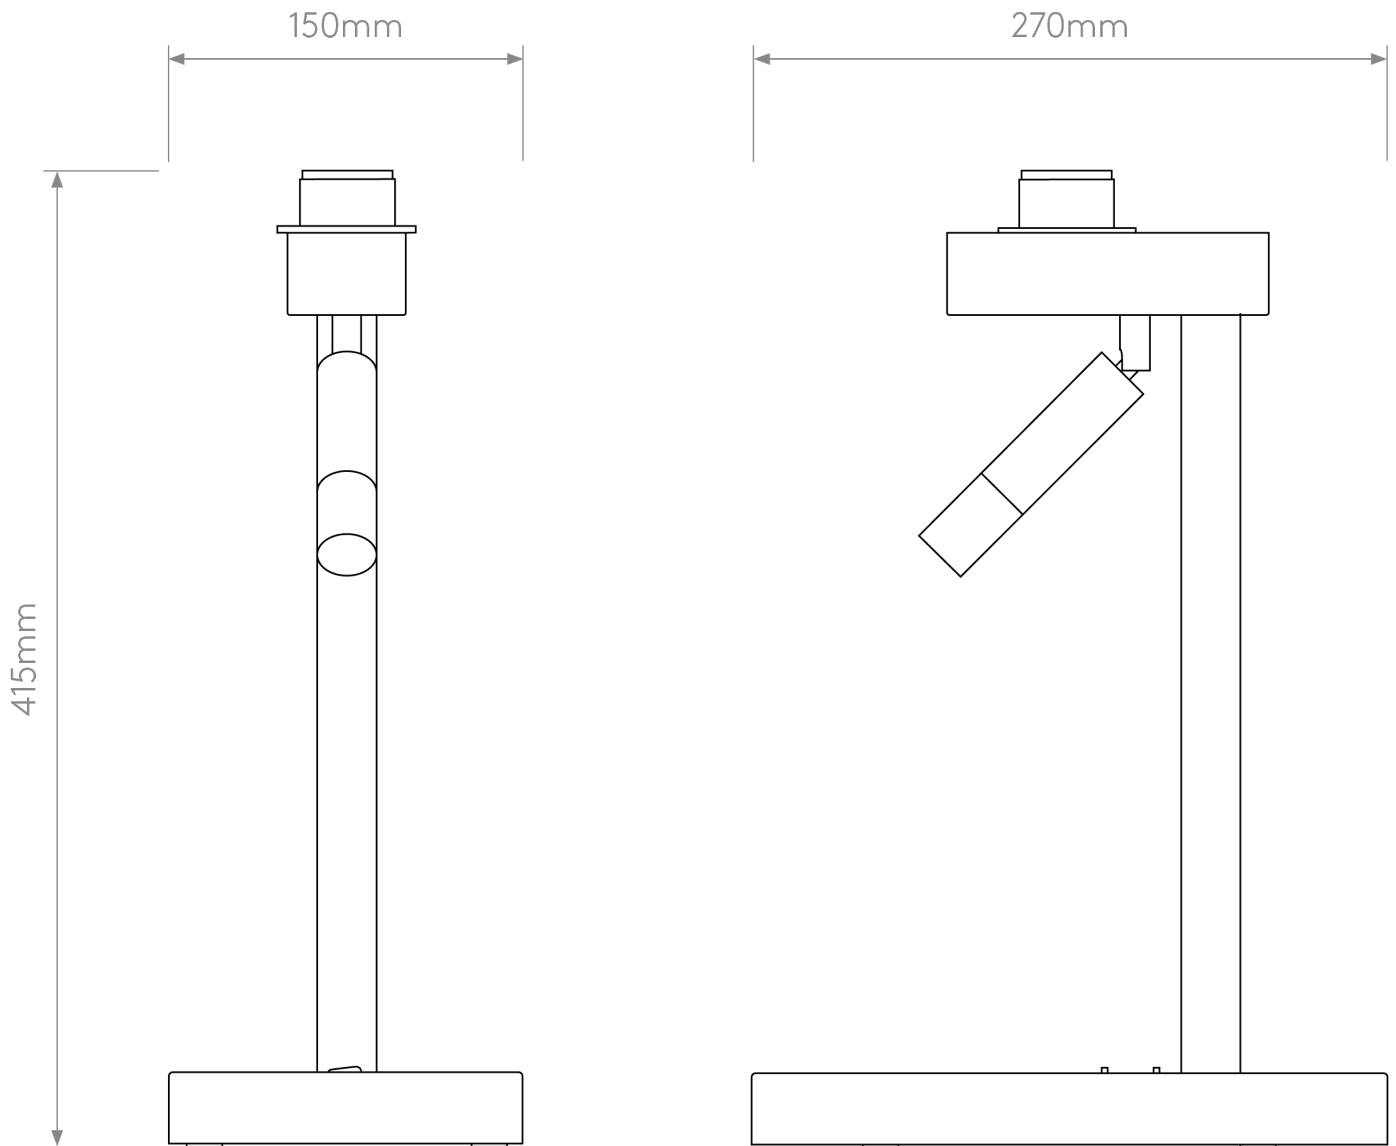

Astro Lighting - Venn - 1433037 - Bronze Excluding Shade Base Only Table Lamp

CONTACT