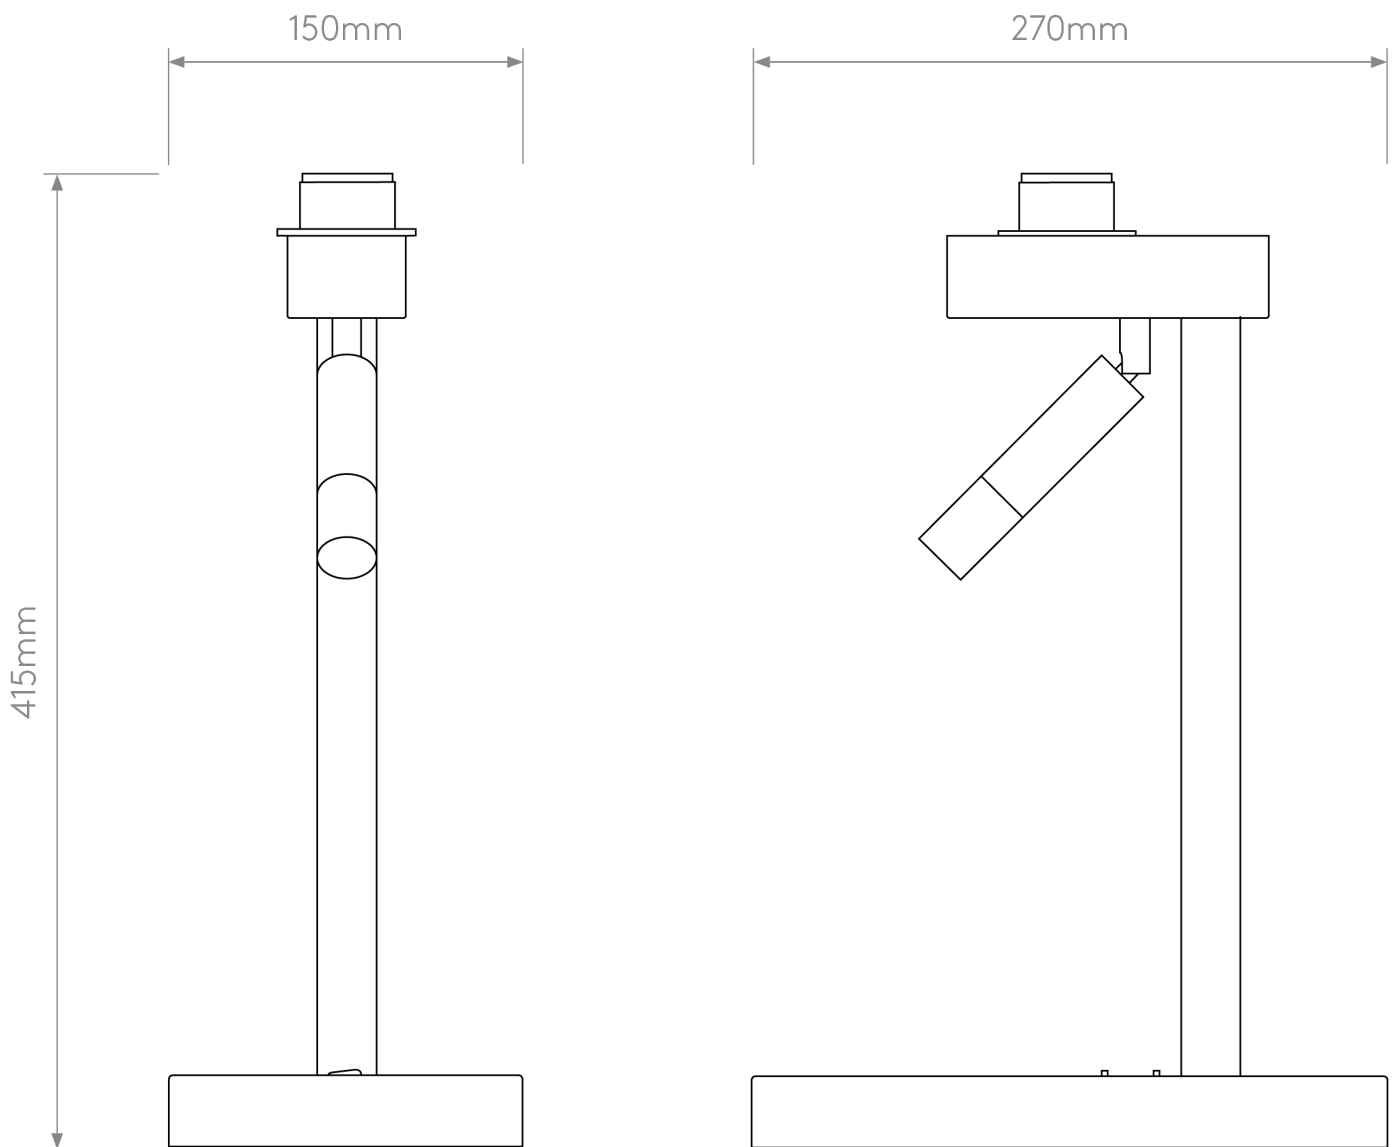

Astro Lighting - Venn - 1433037 & 5043004 - Bronze White Table Lamp With Shade

**CONTACT**