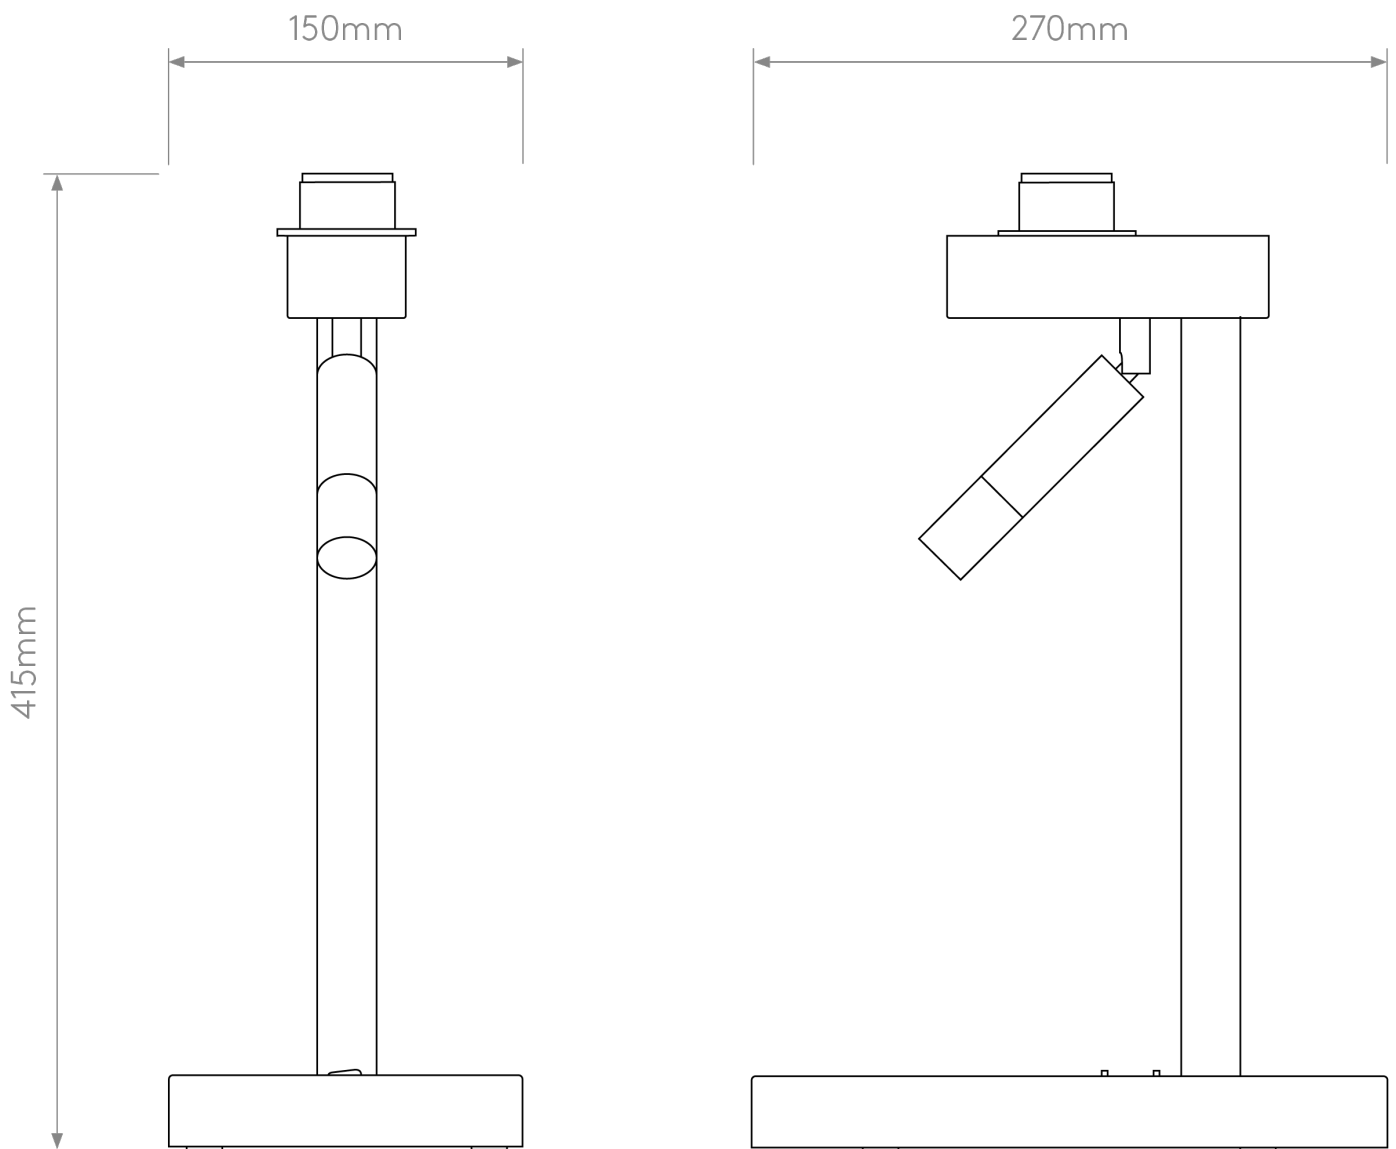

Astro Lighting - Venn - 1433038 - Nickel Excluding Shade Base Only Table Lamp

CONTACT