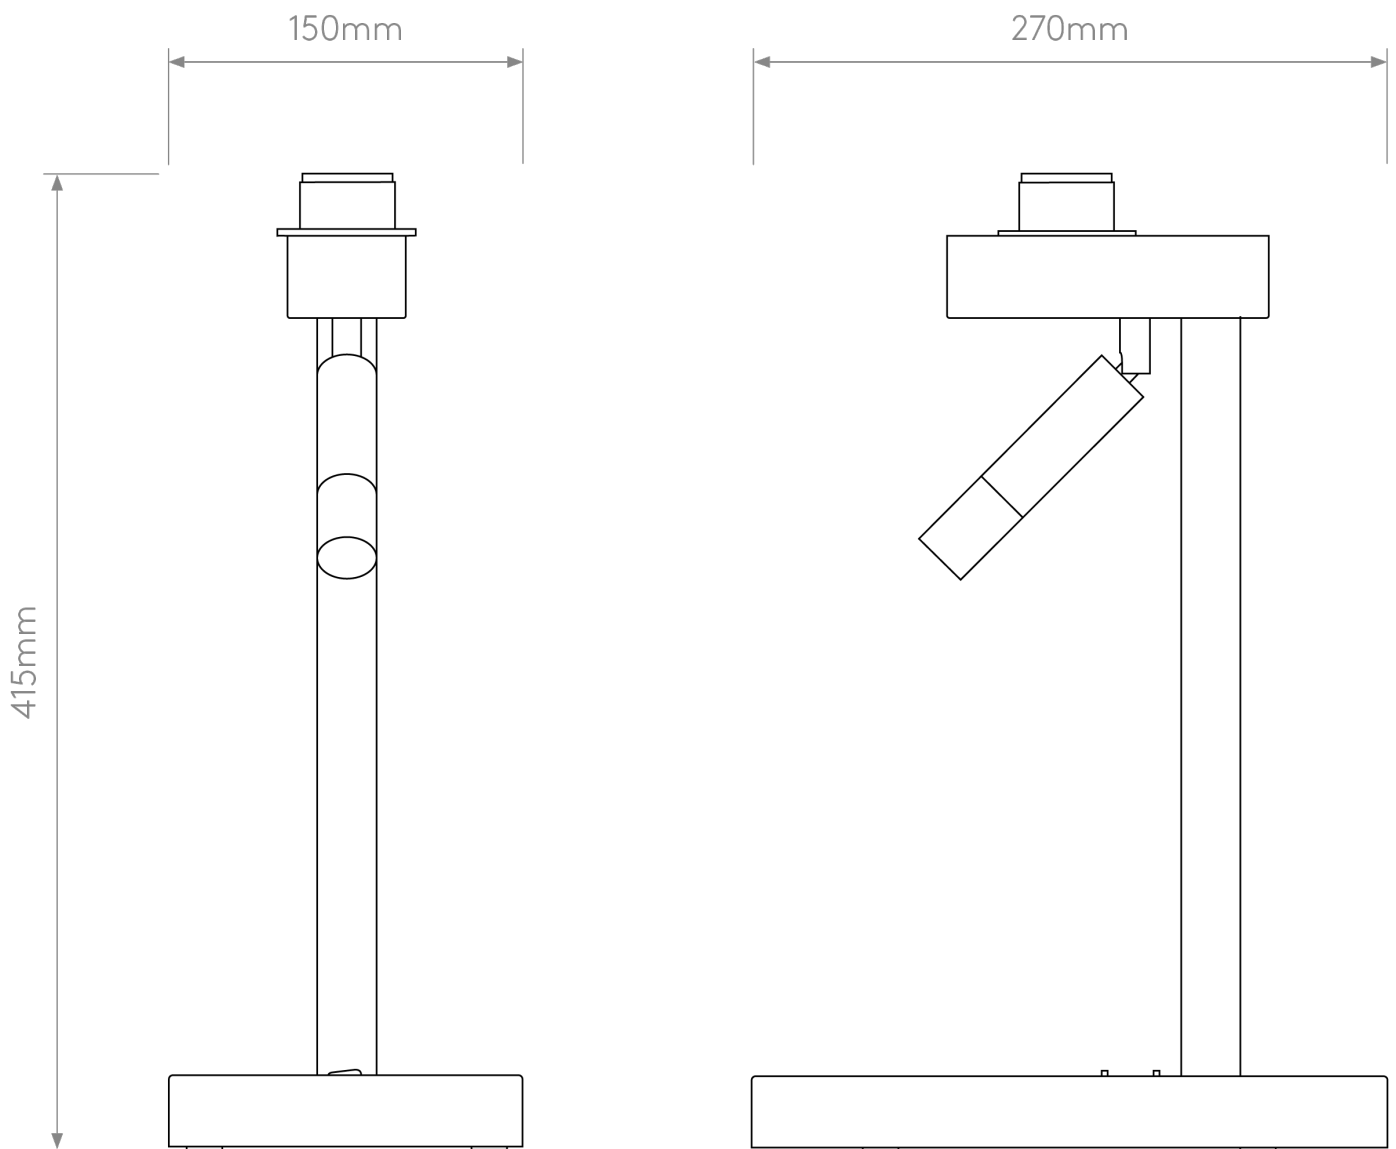

Astro Lighting - Venn - 1433038 & 5043003 - Nickel Putty Table Lamp With Shade

CONTACT