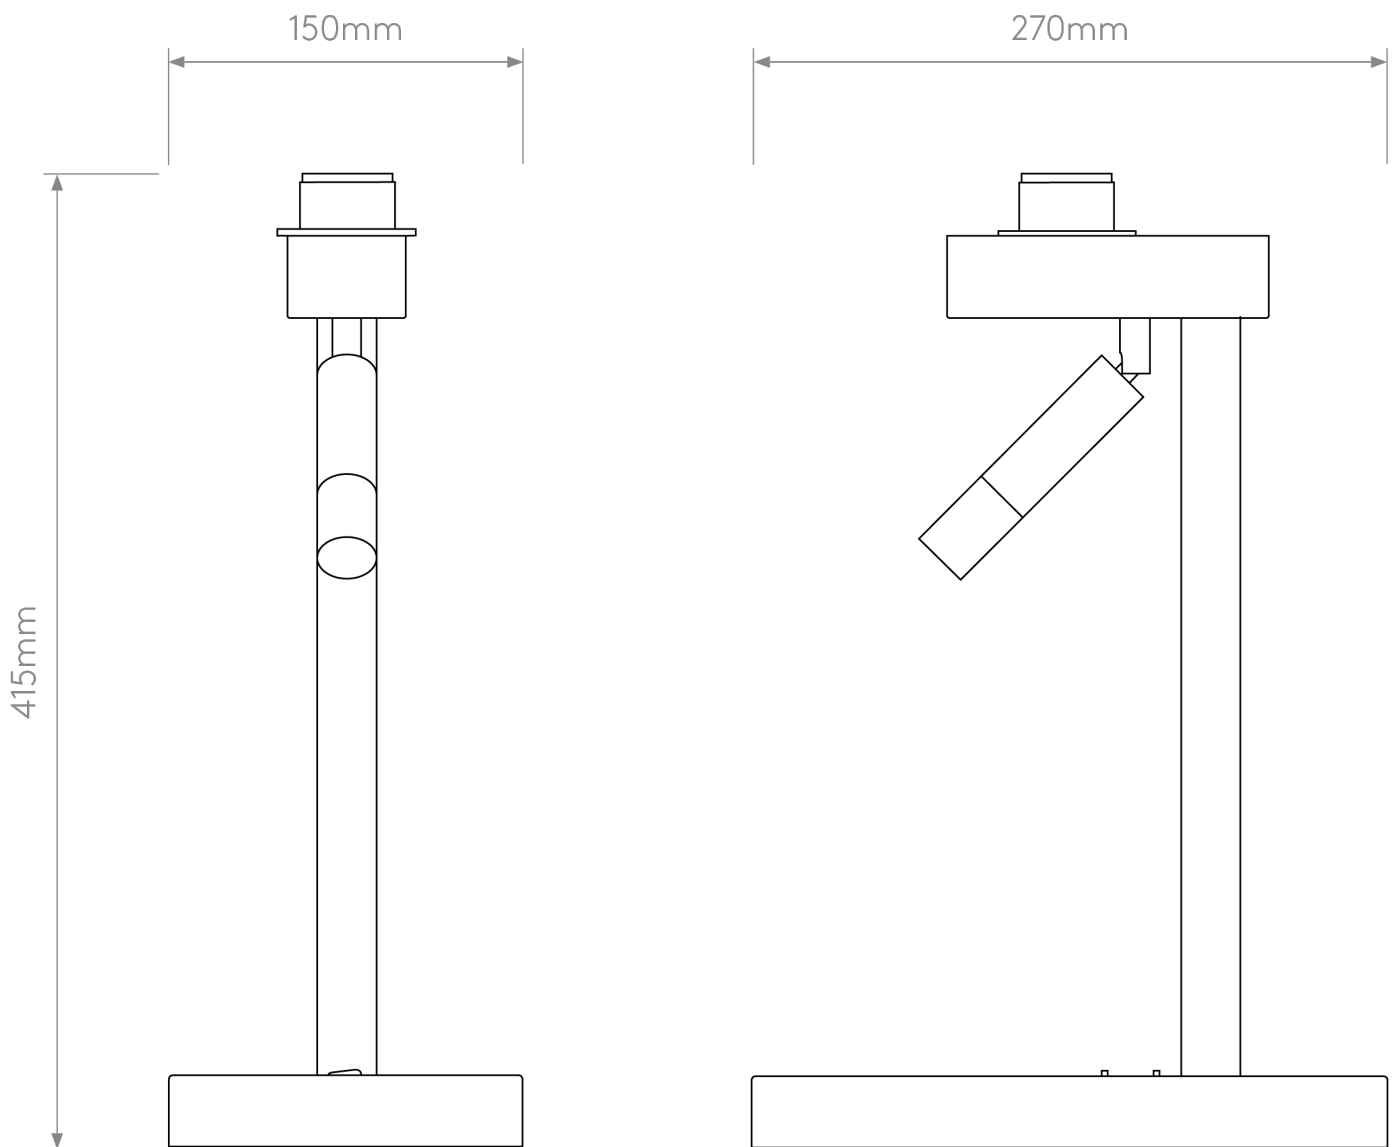

Astro Lighting - Venn - 1433038 & 5043004 - Nickel White Table Lamp With Shade

CONTACT