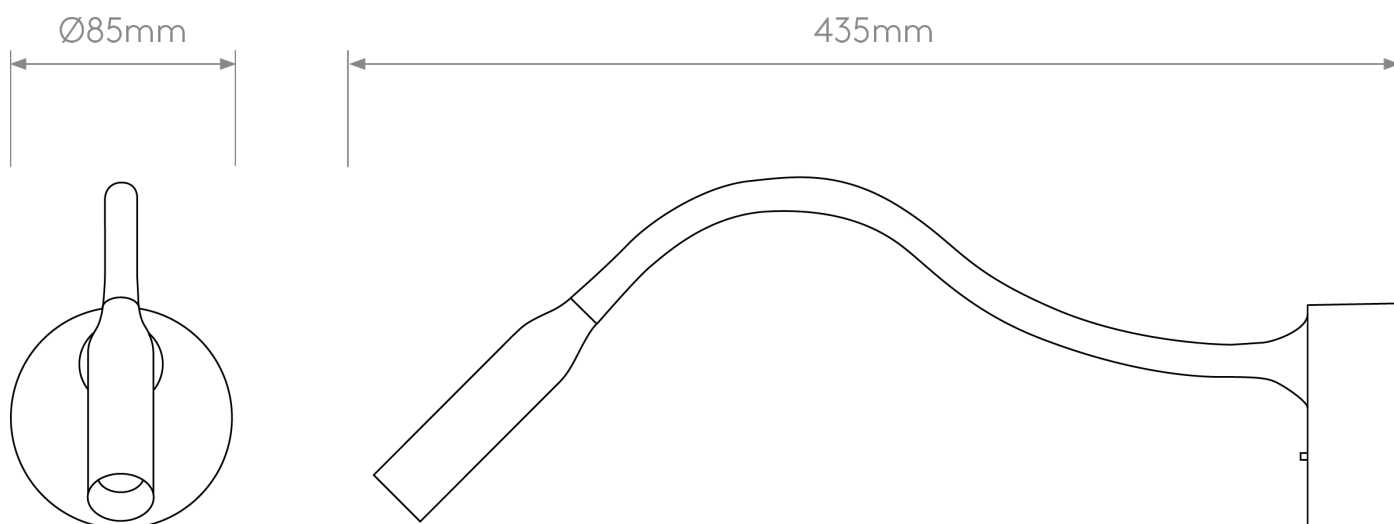

Astro Lighting - Lucca - 1435001 - LED Black Reading Wall Light

CONTACT