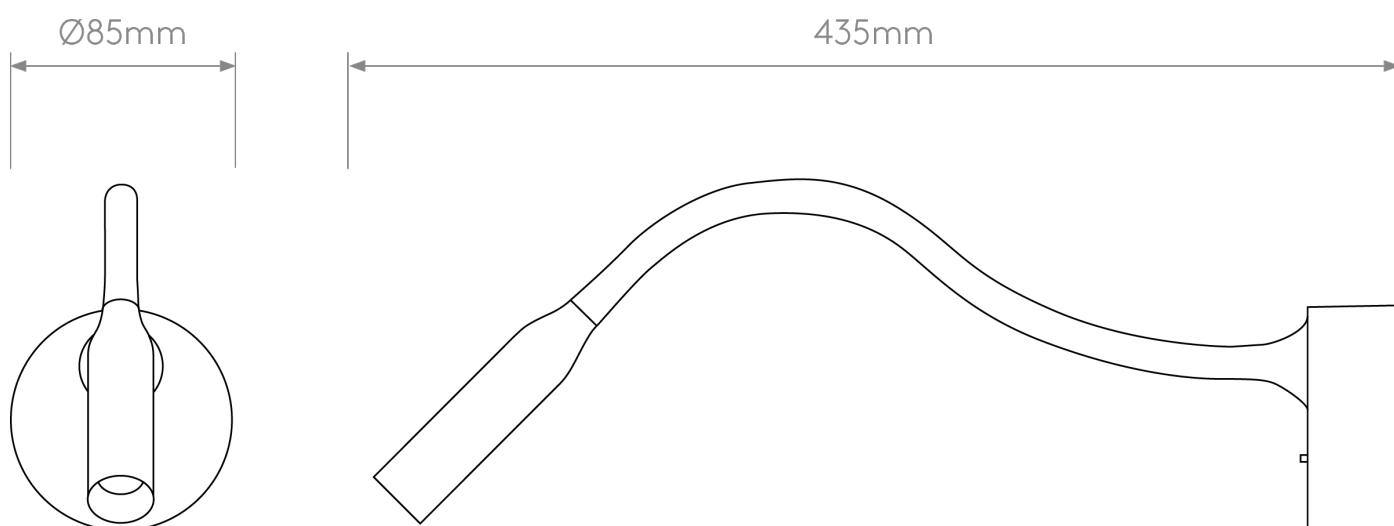

Astro Lighting - Lucca - 1435002 - LED Nickel Reading Wall Light

CONTACT