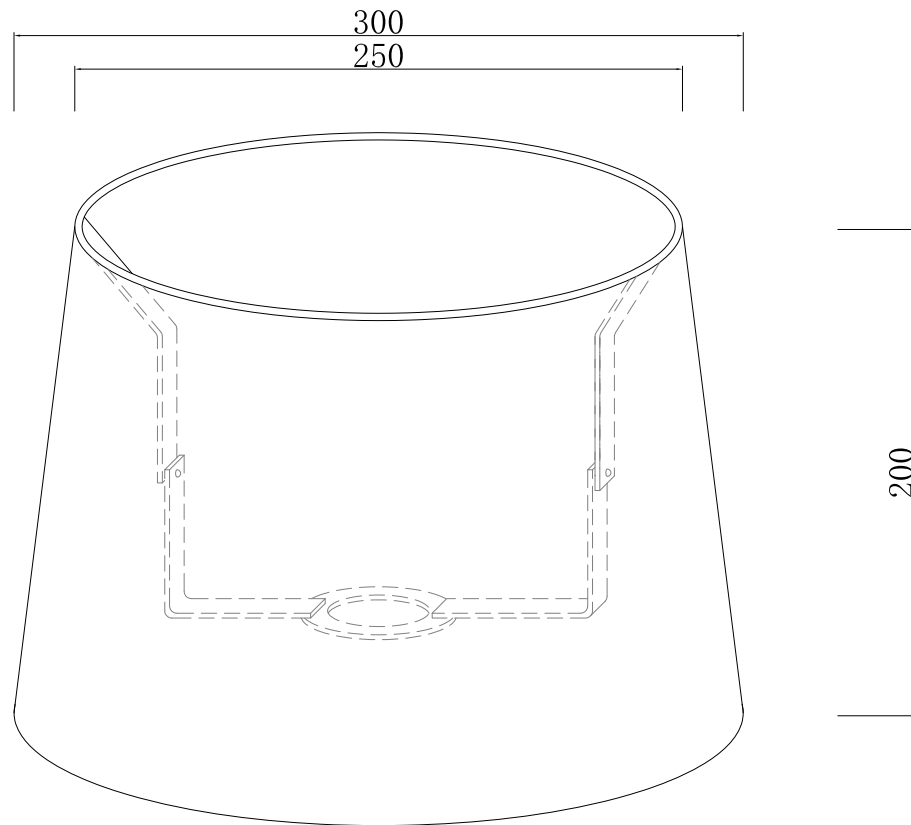

26693

CERTIFICATION

CONTACT

www.firstchoicelighting.co.uk

info@firstchoicelighting.co.uk