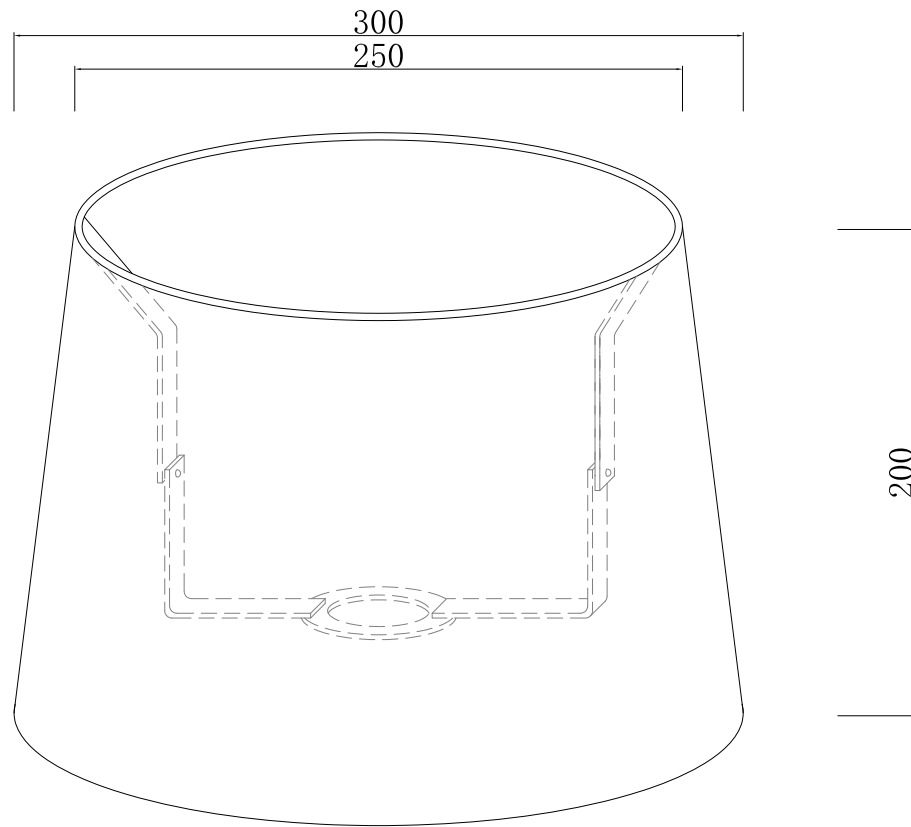

Set of 2 Clouds - Light Grey Easy Fit Fabric Pendant Shade

LIGHT SOURCE DATA

- 2 x 28W Max E27 ES (required)
- Lamp direction - Indirect
- Lamp shape - Standard
- Dimmable
- Energy class: Not applicable

DIMENSION DATA

- Height 225mm
- Diameter 305mm

- Weight 0.43kg

SPECIFICATION

- Manufacturer warranty for 2 years from date of purchase
- Light grey cotton with white clouds
- IP20
- No
- 240V
- Assembly required? No
- Reversible gimbal. Tapered shade - 280mm shade top diameter
- UKCA Marking, Energy Efficient, Energy Saving

CERTIFICATION

CONTACT

www.firstchoicelighting.co.uk

info@firstchoicelighting.co.uk

FCL-26693X2

Set of 2 Clouds - Light Grey Easy Fit Fabric Pendant Shade

26693

CERTIFICATION