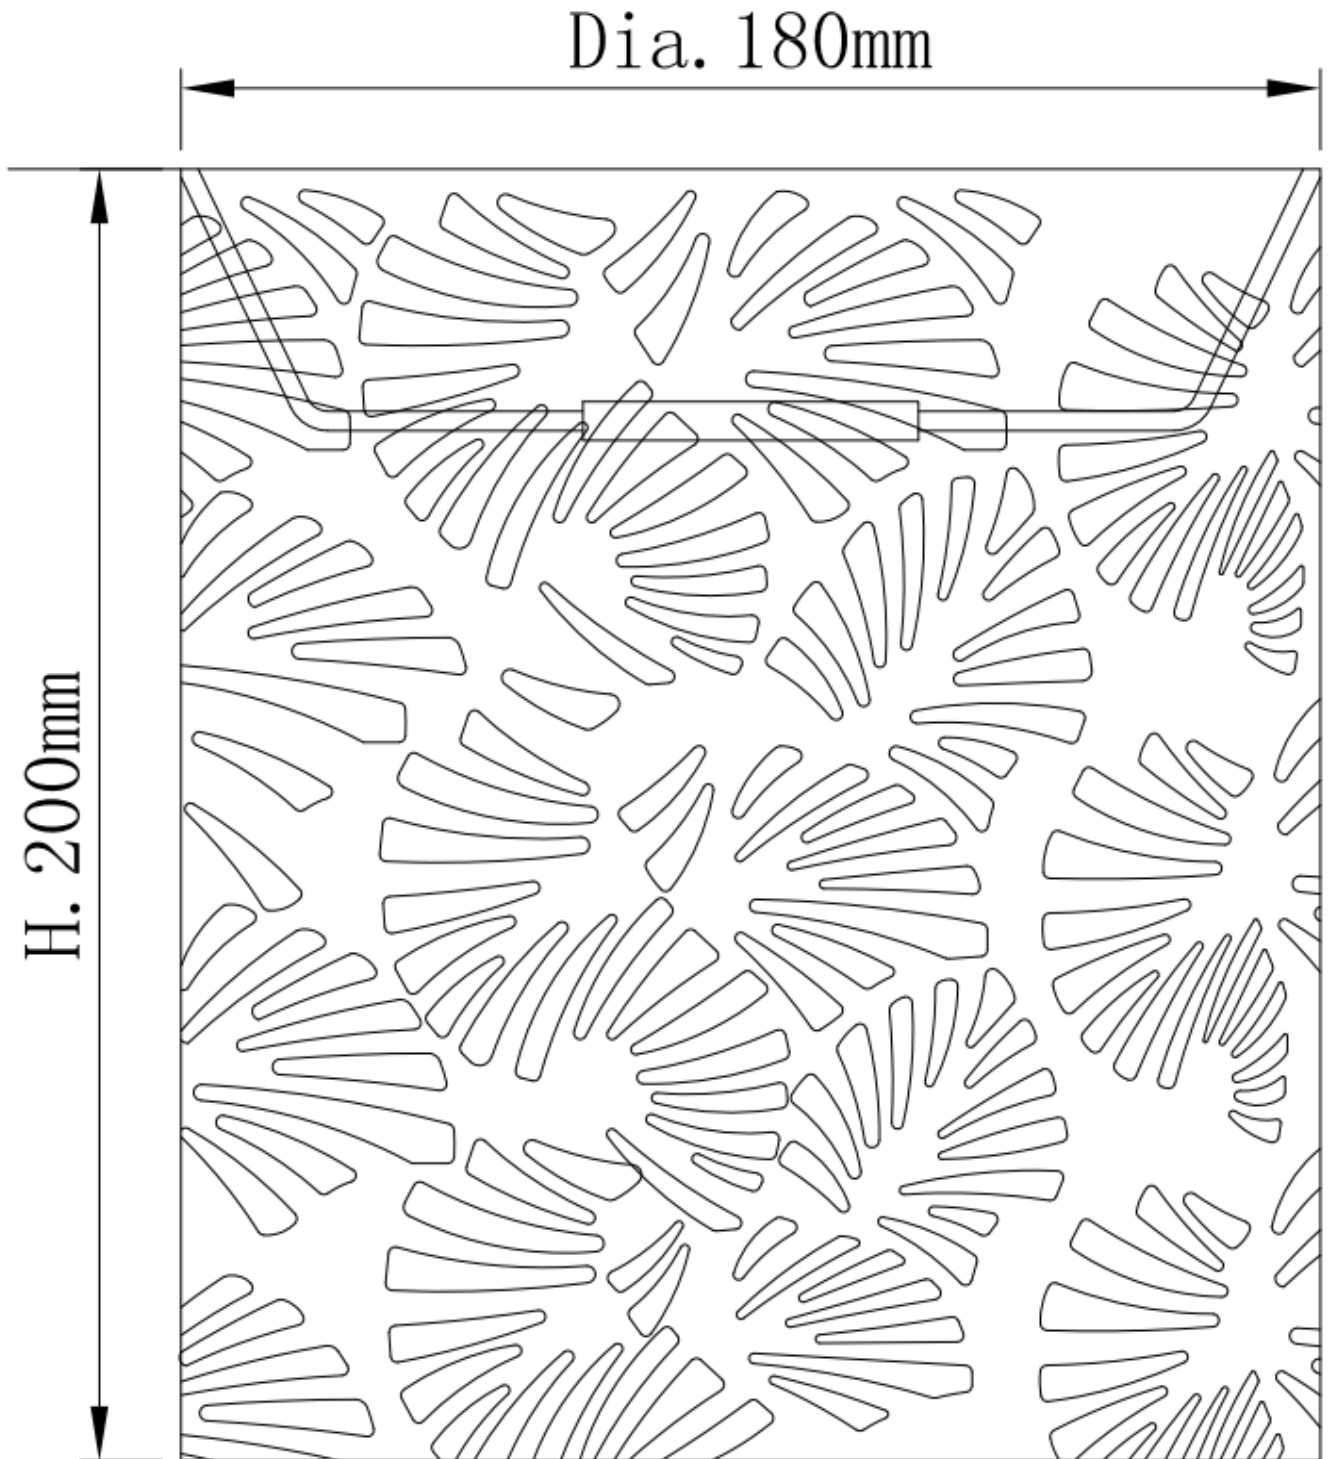

CERTIFICATION

CONTACT

www.firstchoicelighting.co.uk

info@firstchoicelighting.co.uk