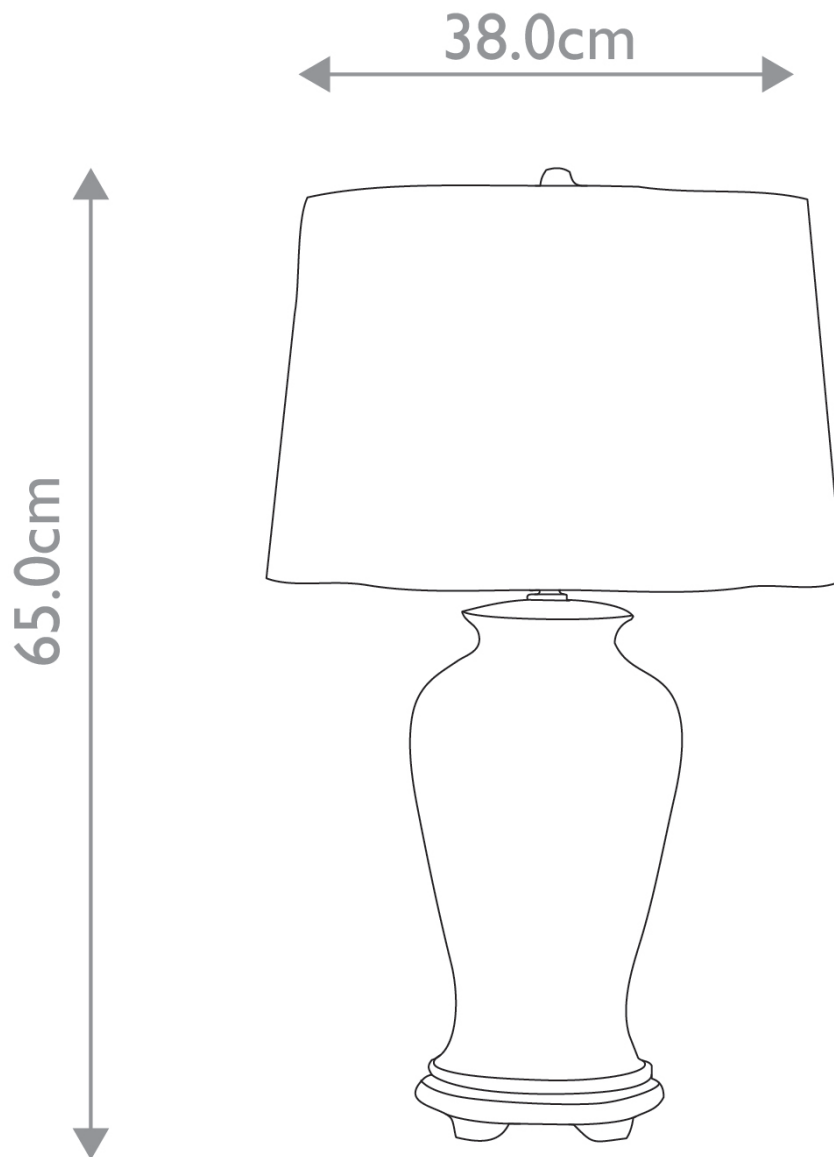

Elstead Lighting - Ying - DL-YING-TL - Blue And White Wood Ceramic Table Lamp With Shade

CONTACT