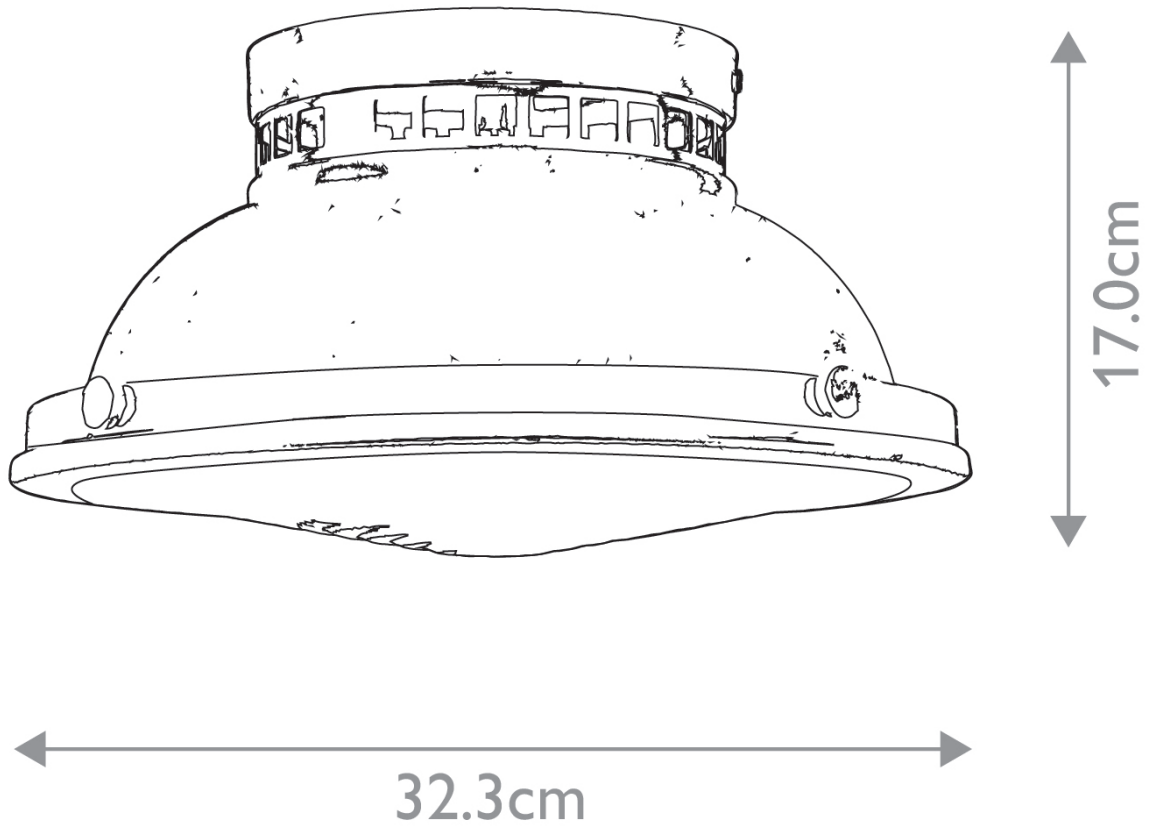

Hinkley Lighting - Amelia - HK-AMELIA-F-M-RB - Buckeye Bronze Clear Glass 2 Light Flush Ceiling Light

**CONTACT**