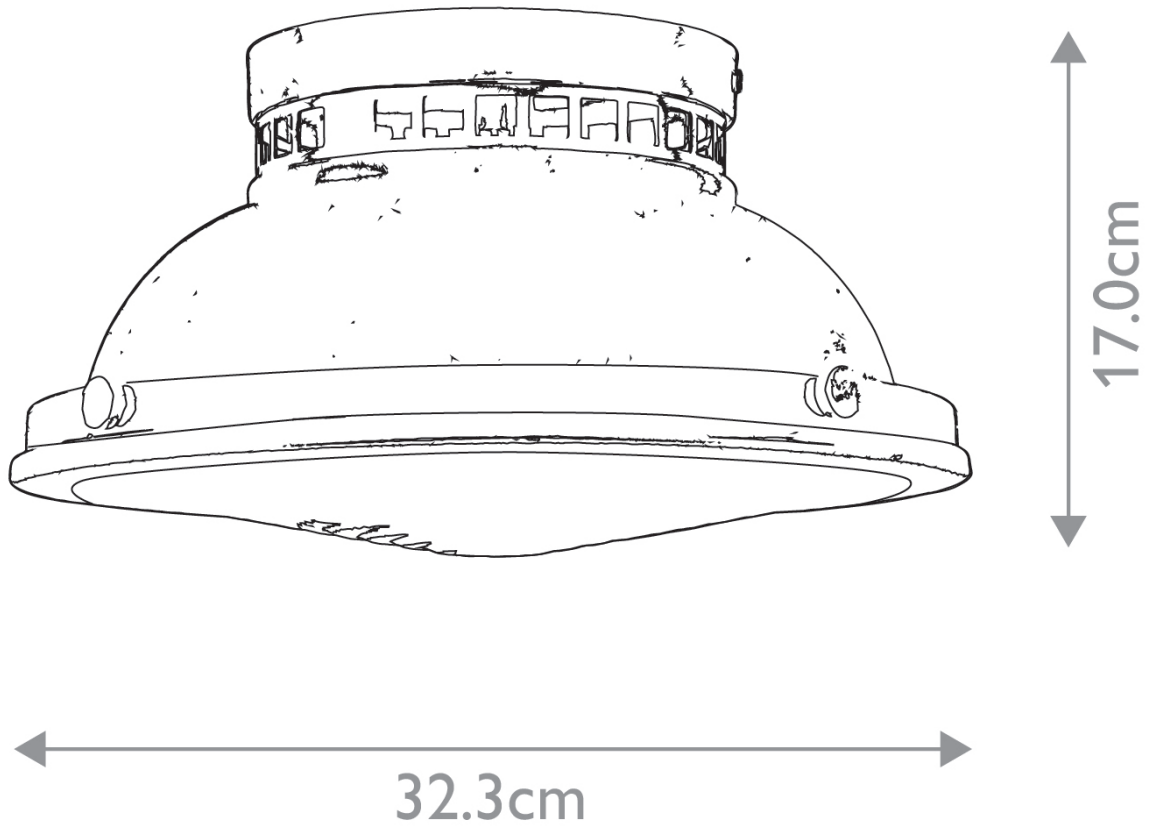

Hinkley Lighting - Amelia - HK-AMELIA-F-M-HB - Heritage Brass Opal Glass 2 Light Flush Ceiling Light

CONTACT