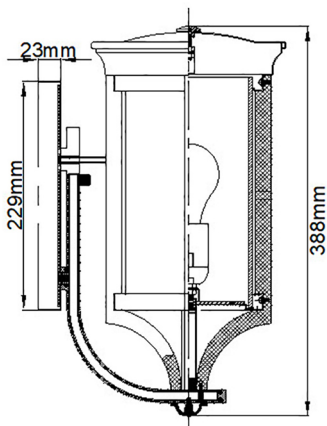

SPECIFICATION

- Ingress protection: IP44
- Class: Class I - Single Insulated, Earthed
- Voltage: 240V