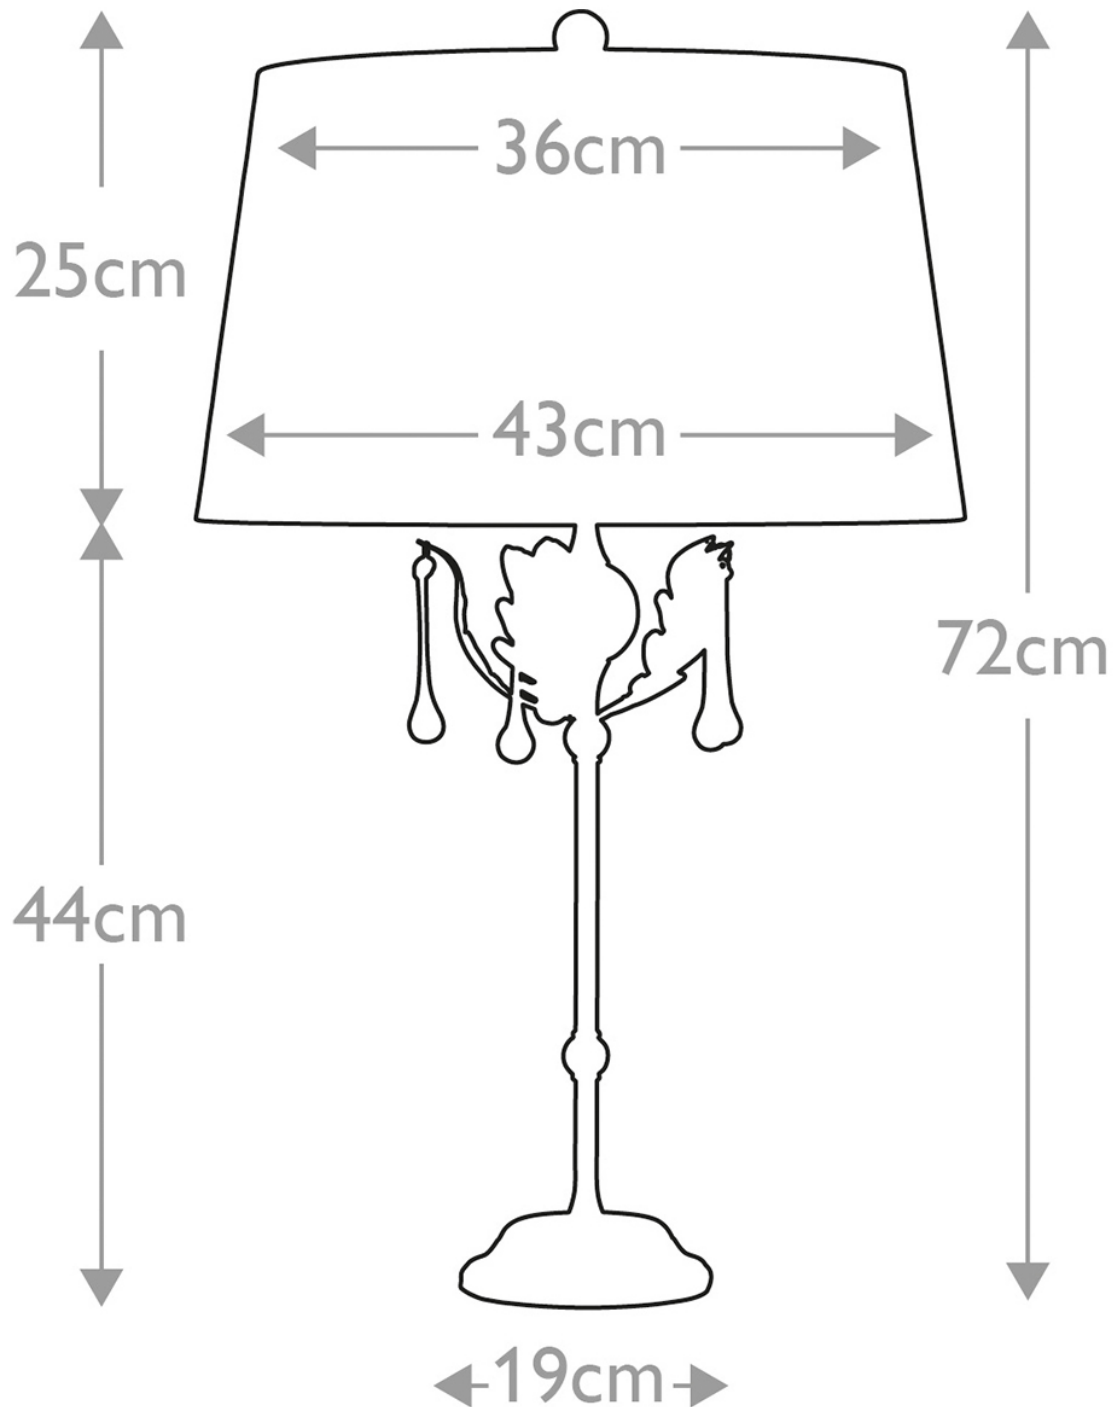

Elstead Lighting - Amarilli - AML-TL-BRONZE-IV - Bronze Clear Dropper Glass Ivory Table Lamp With Shade

**CONTACT**