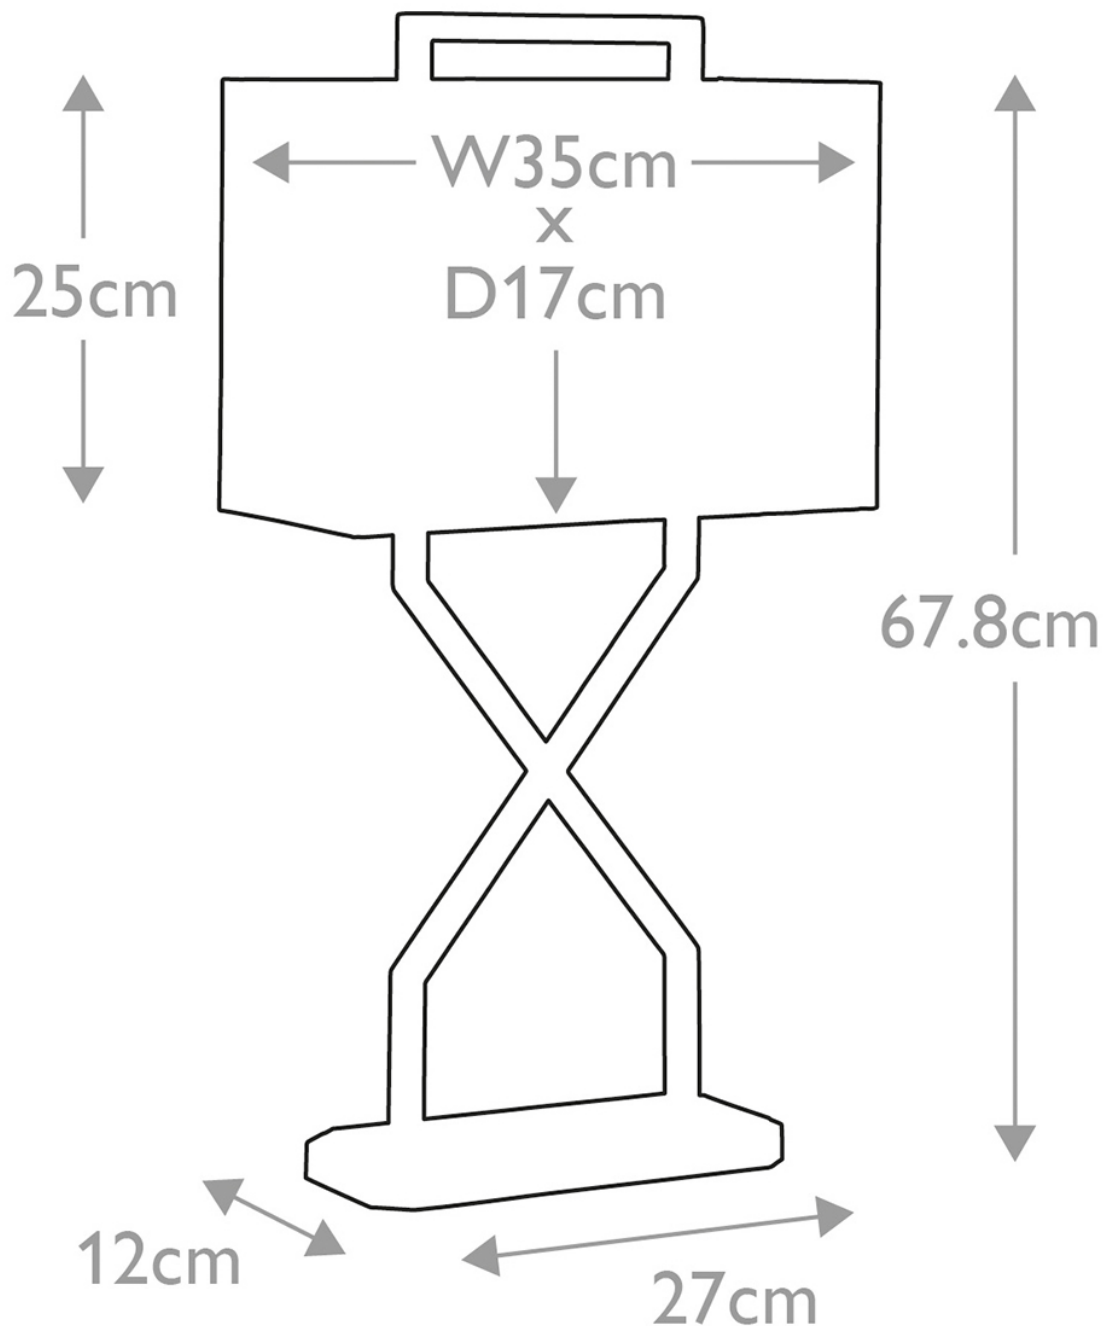

Elstead Lighting - Cross - CROSS-TL-IVORY - Gold Ivory Table Lamp With Shade

CONTACT