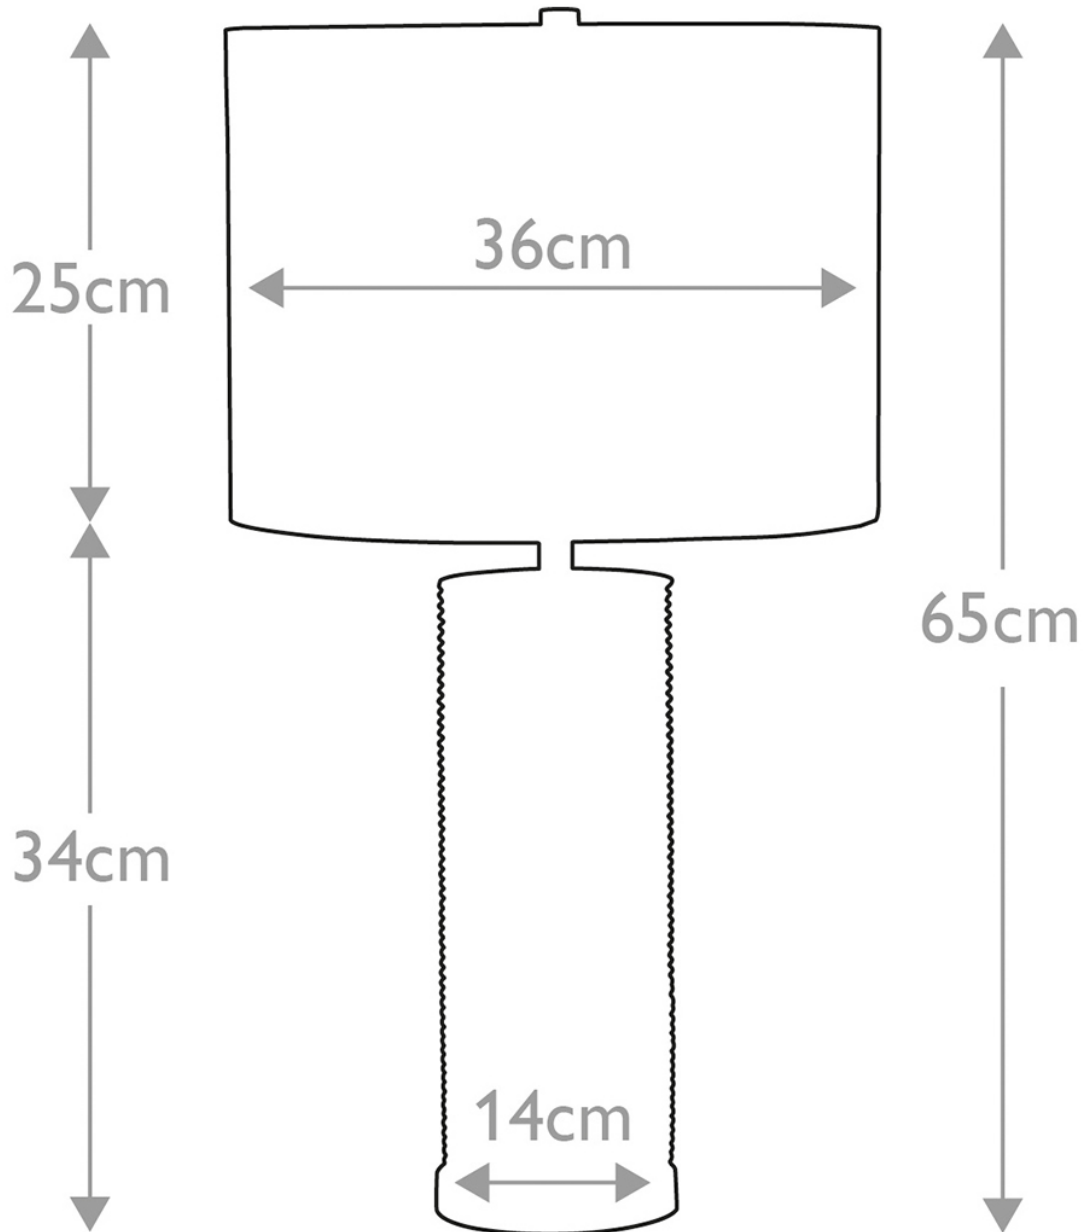

Elstead Lighting - Ripple - RIPPLE-TL-WHT-B - White Resin Nickel Black Table Lamp With Shade

CONTACT