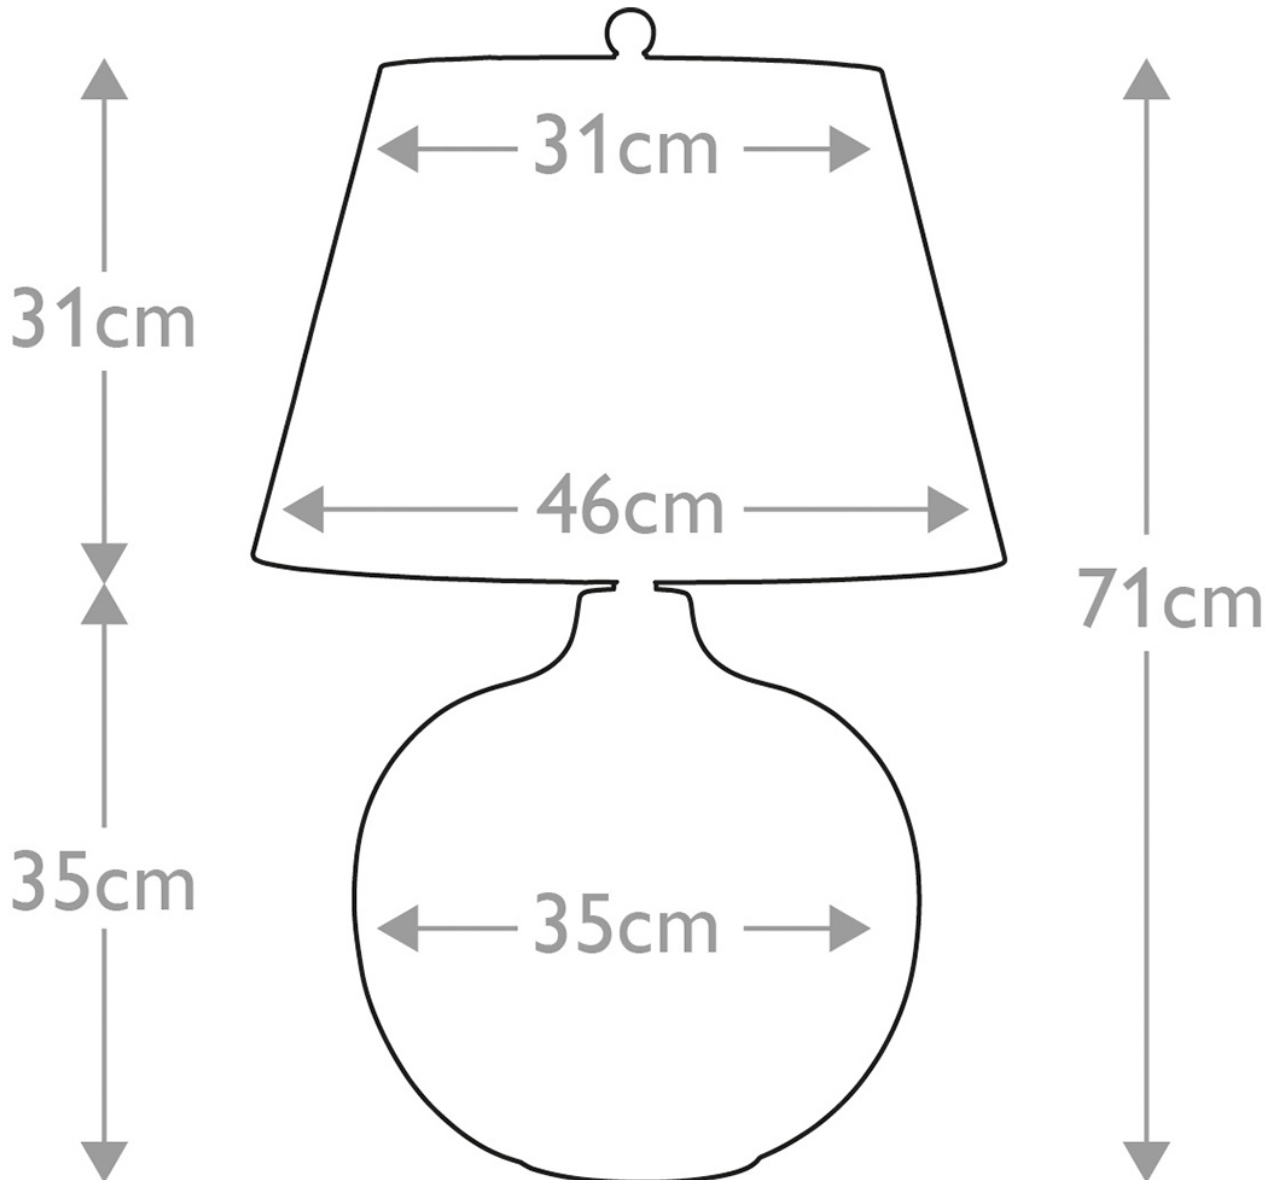

Elstead Lighting - Ottoman - OTTOMAN-TL-IV - Bronze Ivory Ceramic Table Lamp With Shade

CONTACT