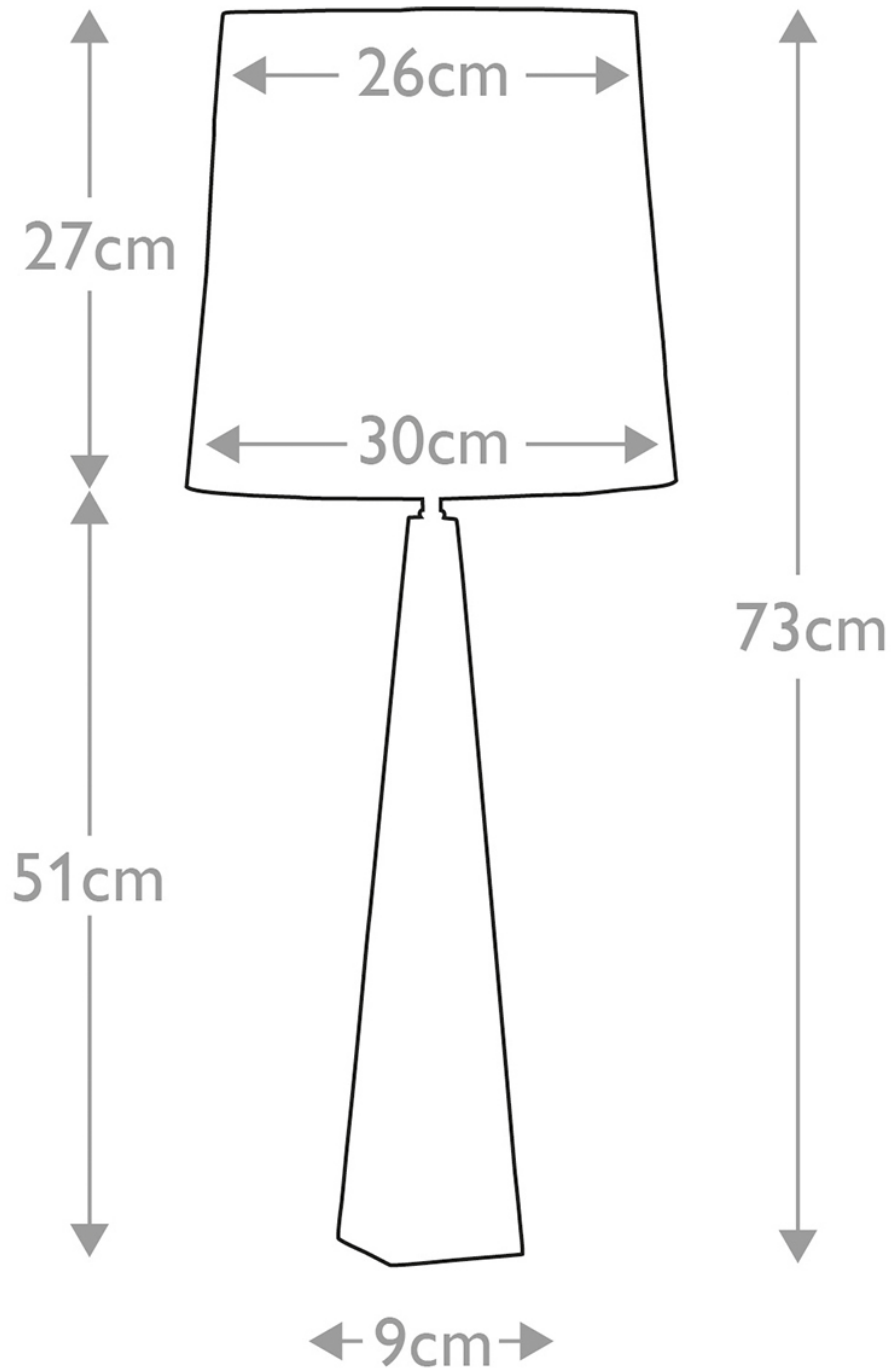

Elstead Lighting - Ascent - ASCENT-TL-BLK-W - Black White Table Lamp With Shade

CONTACT