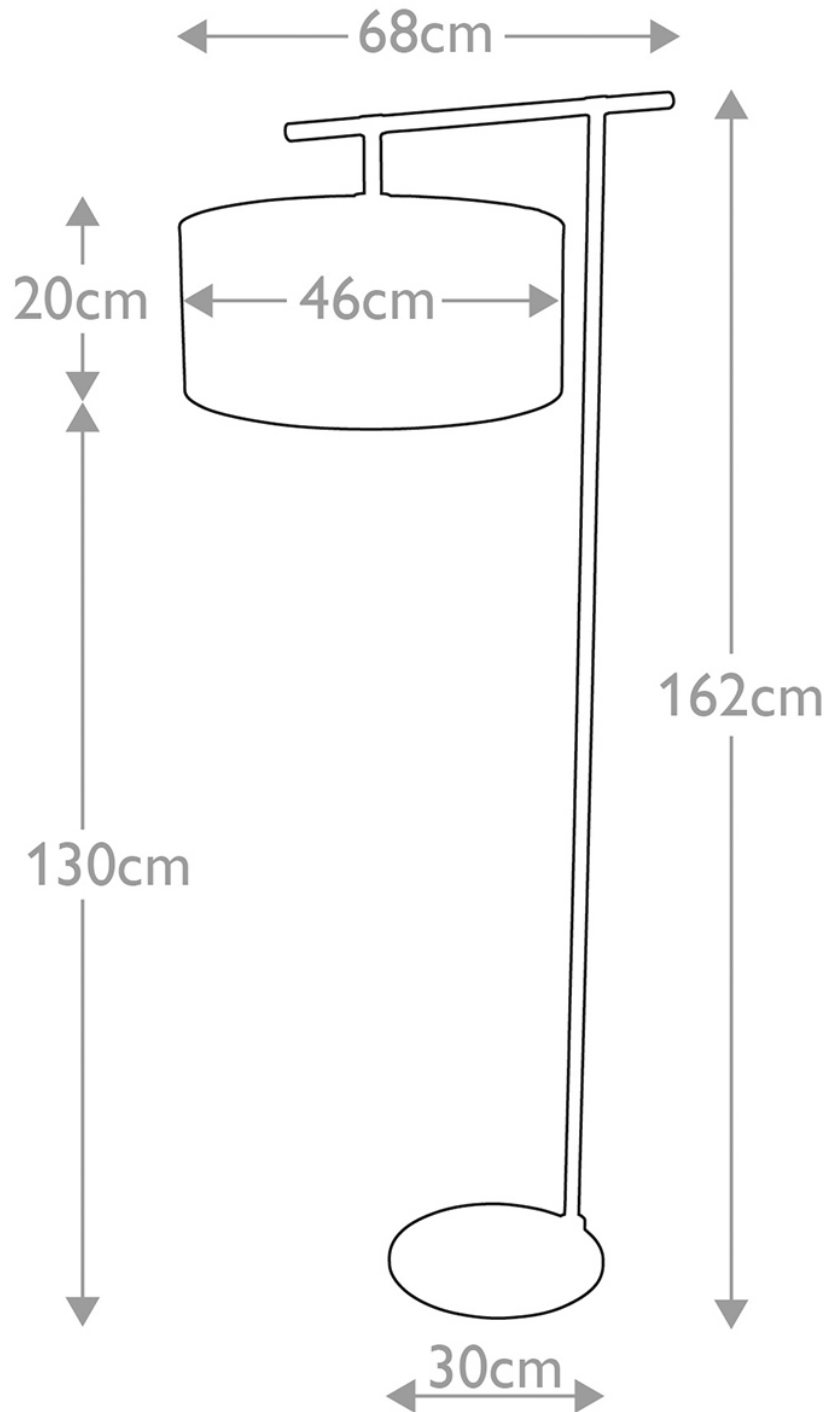

Elstead Lighting - Balance - BALANCE-FL-BKPB - Black Brass Floor Lamp

CONTACT