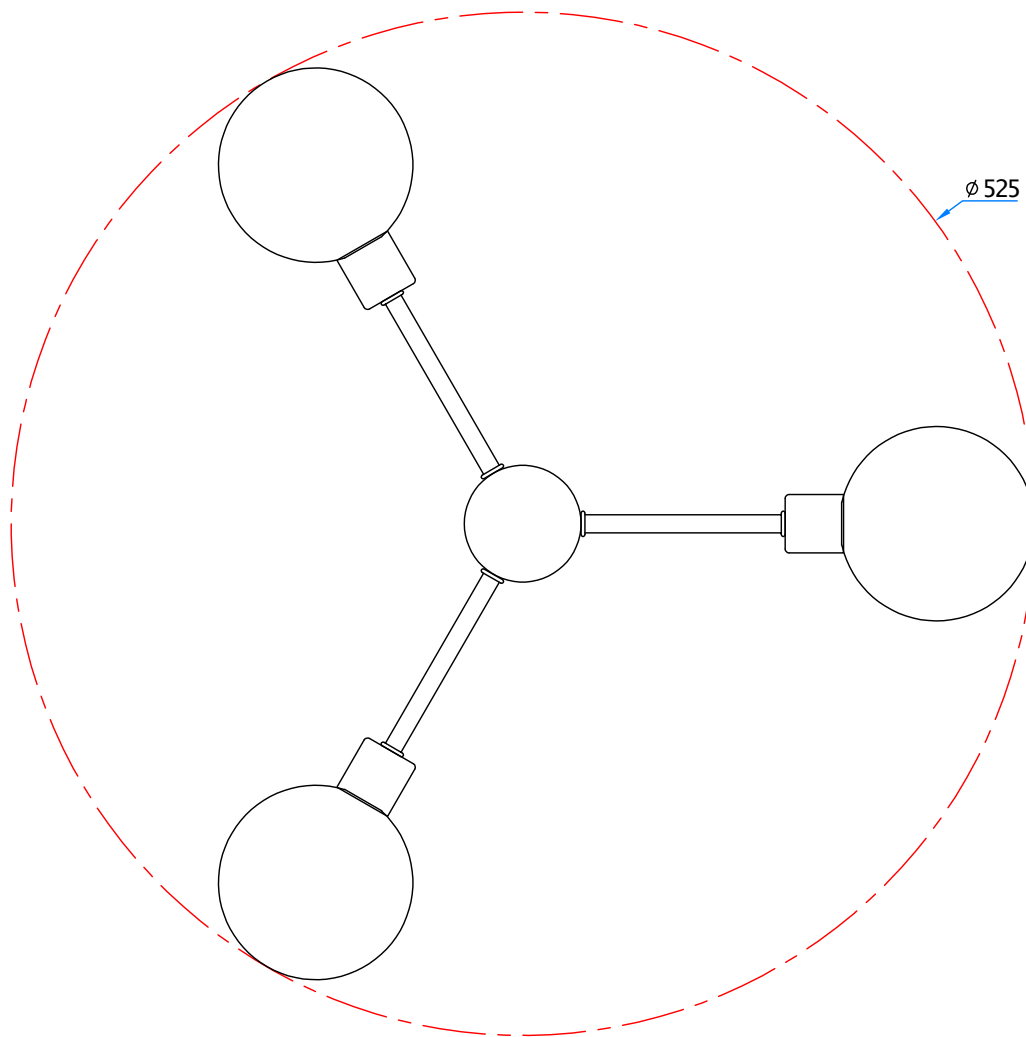

Toner - Satin Brass with Clear Globes 3 Light Flush Ceiling Light

CERTIFICATION

CONTACT

www.firstchoicelighting.co.uk

info@firstchoicelighting.co.uk