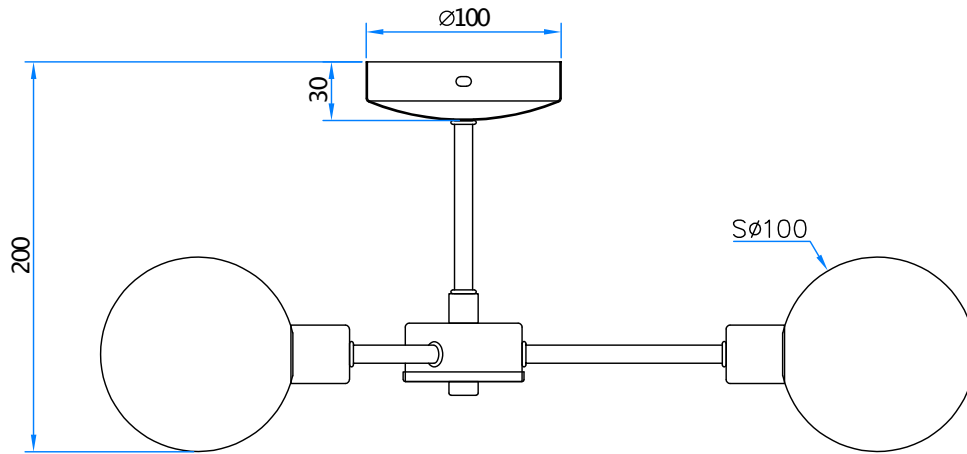

Toner - Satin Brass with Clear Globes 3 Light Flush Ceiling Light

CERTIFICATION

CONTACT

www.firstchoicelighting.co.uk

info@firstchoicelighting.co.uk