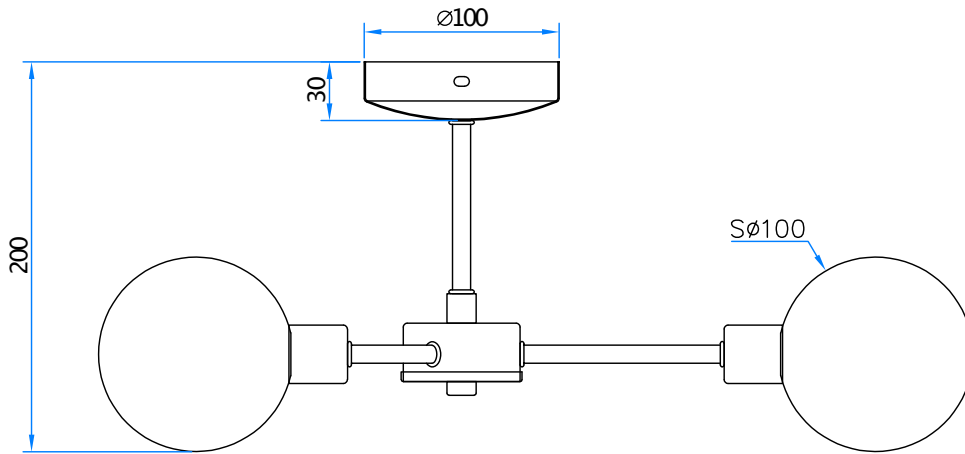

Set of 2 Toner - Satin Brass with Globes 3 Light Flush Ceiling Lights

LIGHT SOURCE DATA

- 6 x 5W Max LED G9 (required)
- Lamp direction - Downwards
- Lamp shape - Capsule
- Dimmable
- Energy class: Not applicable

DIMENSION DATA

- Height 200mm
- Diameter 530mm
- Weight 0.70kg

SPECIFICATION

- Manufacturer warranty for 2 years from date of purchase
- Satin brass plate and clear glass
- IP20
- No
- Class II - Double Insulated, No Earth
- 240V
- Assembly required? No
- UKCA Marking, Energy Efficient, Energy Saving

CERTIFICATION

CONTACT

www.firstchoicelighting.co.uk

info@firstchoicelighting.co.uk

FCL-27107X2

Set of 2 Toner - Satin Brass with Globes 3 Light Flush Ceiling Lights

CERTIFICATION

CONTACT