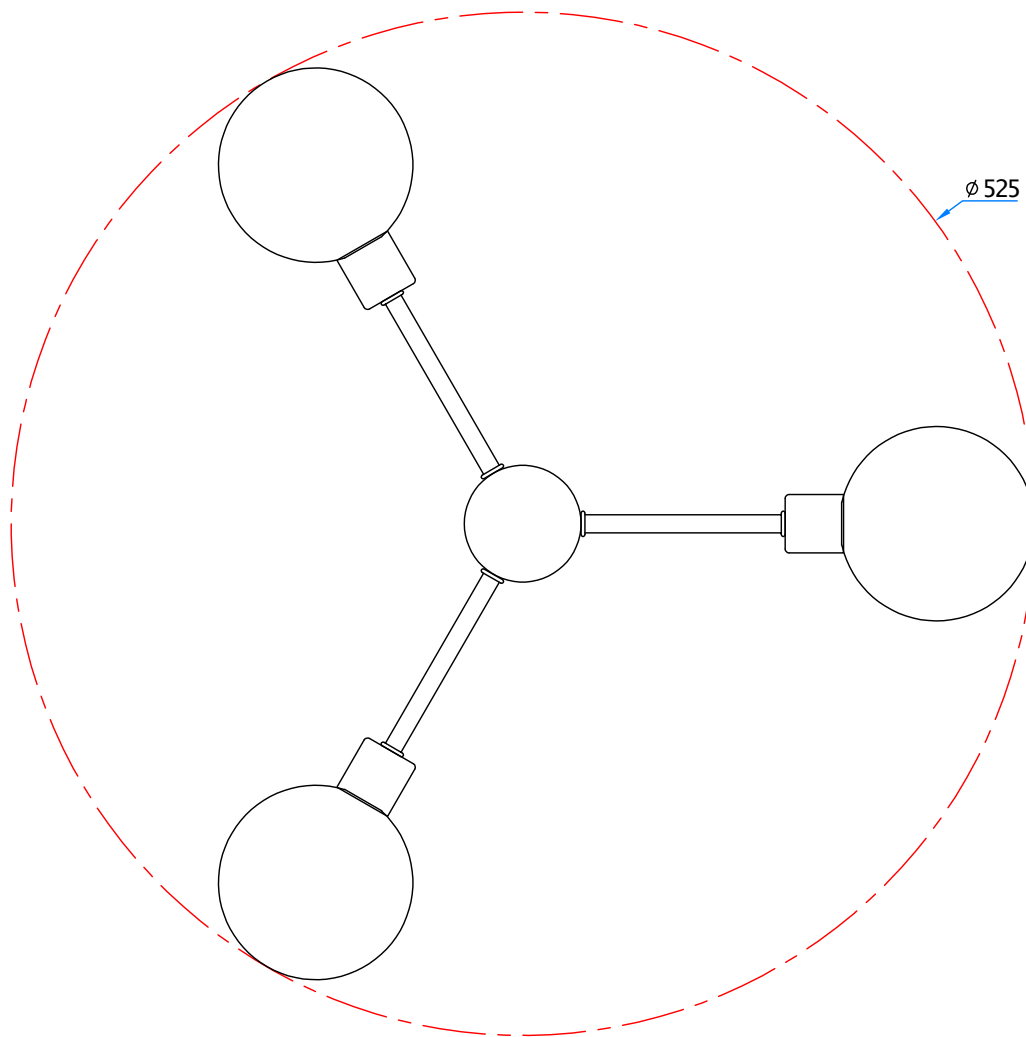

Set of 2 Toner - Satin Brass with Globes 3 Light Flush Ceiling Lights

LIGHT SOURCE DATA

- 6 x 5W Max LED G9 (required)
- Lamp direction - Downwards
- Lamp shape - Capsule
- Dimmable
- Energy class: Not applicable

DIMENSION DATA

- Height 200mm
- Diameter 530mm
- Weight 0.70kg

SPECIFICATION

- Manufacturer warranty for 2 years from date of purchase
- Satin brass plate and clear glass
- IP20
- No
- Class II - Double Insulated, No Earth
- 240V
- Assembly required? No
- UKCA Marking, Energy Efficient, Energy Saving

CERTIFICATION

CONTACT

www.firstchoicelighting.co.uk

info@firstchoicelighting.co.uk

FCL-27107X2

Set of 2 Toner - Satin Brass with Globes 3 Light Flush Ceiling Lights

CERTIFICATION

CONTACT